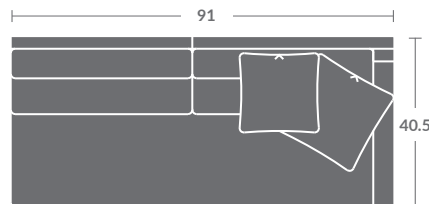

SC6924-32
RAF Sofa