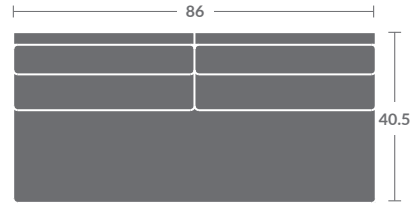

Please print the document at 100% for an accurate scale results.

Quarter Inch Scale Drawing

SC6924-10
Armless Chair

SC6924-20
Armless Loveseat

SC6924-30
Armless Sofa

SC6924-15
Corner Chair

SC6924-11
LAF Chair