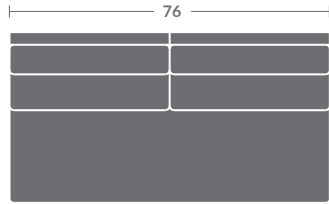

Please print the document at 100% for an accurate scale results.

Quarter Inch Scale Drawing

SC6924-10
Armless Chair

SC6924-20
Armless Loveseat

SC6924-30
Armless Sofa

SC6924-15
Corner Chair

SC6924-11
LAF Chair