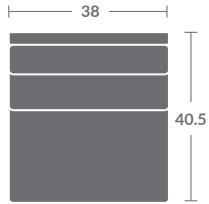

Please print the document at 100% for an accurate scale results.

Quarter Inch Scale Drawing

SC6924-10
Armless Chair

SC6924-20
Armless Loveseat

SC6924-30
Armless Sofa

SC6924-15
Corner Chair

SC6924-11
LAF Chair