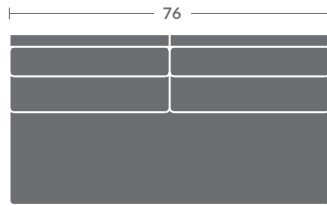

TAYLOR KING

Please print the document at 100% for an accurate scale results.

Quarter Inch Scale Drawing

SC6924-10
Armless Chair

SC6924-20
Armless Loveseat

SC6924-30
Armless Sofa

SC6924-15
Corner Chair

SC6924-11
LAF Chair