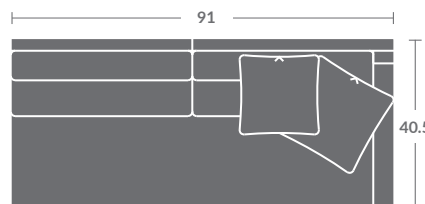

SC6924-32
RAF Sofa