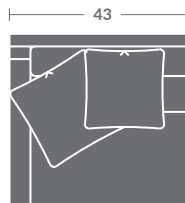

TAYLOR KING

Please print the document at 100% for an accurate scale results.

Quarter Inch Scale Drawing

SC6924-10
Armless Chair

SC6924-20
Armless Loveseat

SC6924-30
Armless Sofa

SC6924-15
Corner Chair

SC6924-11
LAF Chair