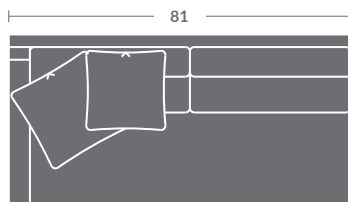

SC6924-21
LAF Loveseat