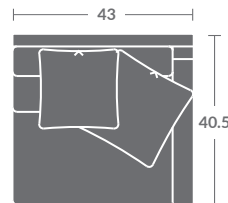

TAYLOR KING

Please print the document at 100% for an accurate scale results.

Quarter Inch Scale Drawing

SC6924-10
Armless Chair

SC6924-20
Armless Loveseat

SC6924-30
Armless Sofa

SC6924-15
Corner Chair

SC6924-11
LAF Chair