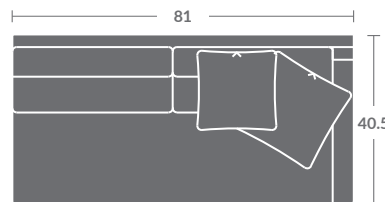

SC6924-22
RAF Loveseat