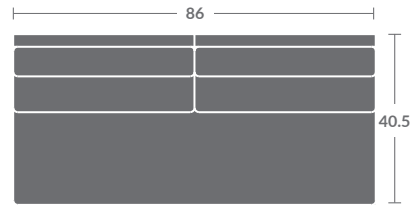

TAYLOR KING

Please print the document at 100% for an accurate scale results.

Quarter Inch Scale Drawing

SC6924-10
Armless Chair

SC6924-20
Armless Loveseat

SC6924-30
Armless Sofa

SC6924-15
Corner Chair

SC6924-11
LAF Chair