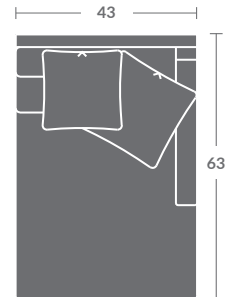

TAYLOR KING

Please print the document at 100% for an accurate scale results.

Quarter Inch Scale Drawing

SC6924-10
Armless Chair

SC6924-20
Armless Loveseat

SC6924-30
Armless Sofa

SC6924-15
Corner Chair

SC6924-11
LAF Chair

SC6924-12
RAF Chair

SC6924-21
LAF Loveseat

SC6924-22
RAF Loveseat

SC6924-41
LAF Chaise

SC6924-42
RAF Chaise

SC6924-31
LAF Sofa

SC6924-32
RAF Sofa