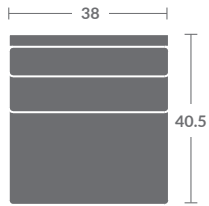

TAYLOR KING

Please print the document at 100% for an accurate scale results.

Quarter Inch Scale Drawing

SC6924-10
Armless Chair

SC6924-20
Armless Loveseat

SC6924-30
Armless Sofa

SC6924-15
Corner Chair

SC6924-11
LAF Chair