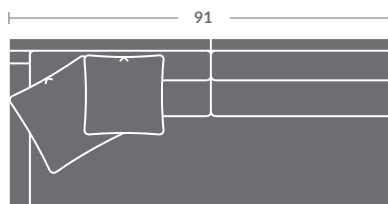

TAYLOR KING

Please print the document at 100% for an accurate scale results.

Quarter Inch Scale Drawing

SC6924-10
Armless Chair

SC6924-20
Armless Loveseat

SC6924-30
Armless Sofa

SC6924-15
Corner Chair

SC6924-11
LAF Chair

SC6924-12
RAF Chair

SC6924-21
LAF Loveseat

SC6924-22
RAF Loveseat

SC6924-41
LAF Chaise

SC6924-42
RAF Chaise

SC6924-31
LAF Sofa

SC6924-32
RAF Sofa