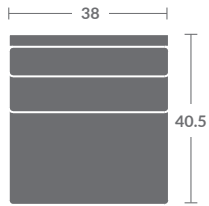

TAYLOR KING

Please print the document at 100% for an accurate scale results.

Quarter Inch Scale Drawing

7024-10
Armless Chair

7024-20
Armless Loveseat

7024-30
Armless Sofa

7024-15
Corner Chair

7024-11
LAF Chair