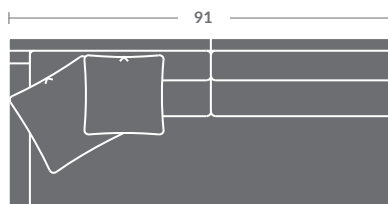

TAYLOR KING

Please print the document at 100% for an accurate scale results.

Quarter Inch Scale Drawing

7024-10
Armless Chair

7024-20
Armless Loveseat

7024-30
Armless Sofa

7024-15
Corner Chair

7024-11
LAF Chair

7024-12
RAF Chair

7024-21
LAF Loveseat

7024-22
RAF Loveseat

7024-41
LAF Chaise

7024-42
RAF Chaise

7024-31
LAF Sofa

7024-32
RAF Sofa