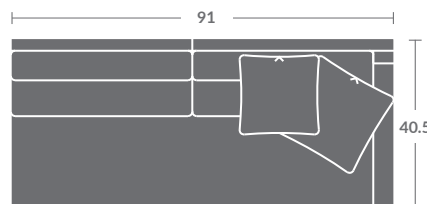

TAYLOR KING

Please print the document at 100% for an accurate scale results.

Quarter Inch Scale Drawing

7024-10
Armless Chair

7024-20
Armless Loveseat

7024-30
Armless Sofa

7024-15
Corner Chair

7024-11
LAF Chair

7024-12
RAF Chair

7024-21
LAF Loveseat

7024-22
RAF Loveseat

7024-41
LAF Chaise

7024-42
RAF Chaise

7024-31
LAF Sofa

7024-32
RAF Sofa