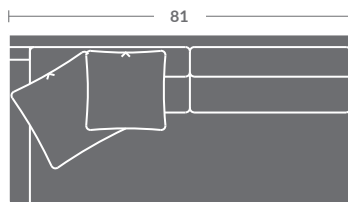

7024-21
LAF Loveseat