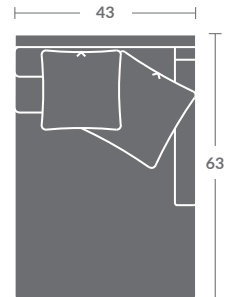

TAYLOR KING

Please print the document at 100% for an accurate scale results.

Quarter Inch Scale Drawing

7024-10
Armless Chair

7024-20
Armless Loveseat

7024-30
Armless Sofa

7024-15
Corner Chair

7024-11
LAF Chair

7024-12
RAF Chair

7024-21
LAF Loveseat

7024-22
RAF Loveseat

7024-41
LAF Chaise

7024-42
RAF Chaise

7024-31
LAF Sofa

7024-32
RAF Sofa