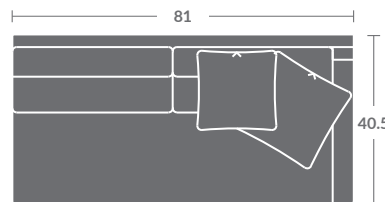

7024-22
RAF Loveseat