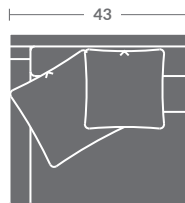

TAYLOR KING

Please print the document at 100% for an accurate scale results.

Quarter Inch Scale Drawing

7024-10
Armless Chair

7024-20
Armless Loveseat

7024-30
Armless Sofa

7024-15
Corner Chair

7024-11
LAF Chair