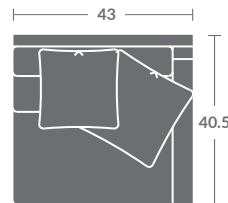

TAYLOR KING

Please print the document at 100% for an accurate scale results.

Quarter Inch Scale Drawing

7024-10
Armless Chair

7024-20
Armless Loveseat

7024-30
Armless Sofa

7024-15
Corner Chair

7024-11
LAF Chair