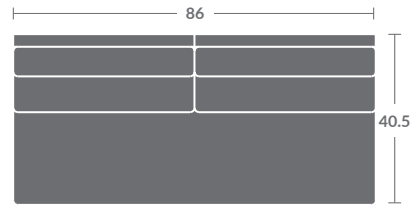

TAYLOR KING

Please print the document at 100% for an accurate scale results.

Quarter Inch Scale Drawing

7024-10
Armless Chair

7024-20
Armless Loveseat

7024-30
Armless Sofa

7024-15
Corner Chair

7024-11
LAF Chair