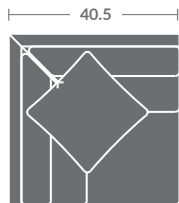

TAYLOR KING

Please print the document at 100% for an accurate scale results.

Quarter Inch Scale Drawing

7024-10
Armless Chair

7024-20
Armless Loveseat

7024-30
Armless Sofa

7024-15
Corner Chair

7024-11
LAF Chair