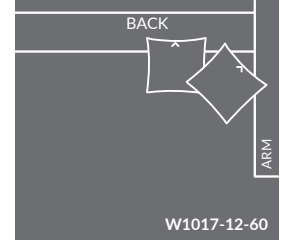

TAYLOR KING

Please print the document at 100% for an accurate scale results.

DIAGRAM USING 1/4" IMAGES BELOW REQUIRED WITH ORDER. PLAIN FABRICS ONLY.

R1017 SAUSALITO SECTIONAL REGULAR WIDTH Overall h34.5 ah22.5 sh19.5

W1017 SAUSALITO SECTIONAL WIDE WIDTH Overall h34.5 ah22.5 sh19.5

SINGLE ARM - 66" WIDTH

W1017-11-44
LAF CHAIR
W 66" x D 44" x ID 27"

W1017-12-44
RAF CHAIR
W 66" x D 44" x ID 27"

* **W1017-11-60**
LAF LOUNGE
W 66" x D 60" x ID 43"

* **W1017-12-60**
RAF LOUNGE
W 66" x D 60" x ID 43"

* **W1017-11-72**
LAF CHAISE
W 66" x D 72" x ID 55"

* **W1017-12-72**
RAF CHAISE
W 66" x D 72" x ID 55"