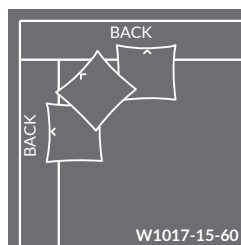

TAYLOR KING

Please print the document at 100% for an accurate scale results.

DIAGRAM USING 1/4" IMAGES BELOW REQUIRED WITH ORDER. PLAIN FABRICS ONLY.

R1017 SAUSALITO SECTIONAL REGULAR WIDTH Overall h34.5 ah22.5 sh19.5

W1017 SAUSALITO SECTIONAL WIDE WIDTH Overall h34.5 ah22.5 sh19.5

ARMLESS - 60" WIDTH

W1017-10-44
ARMLESS CHAIR
W 60" x D 44" x ID 27"

* W1017-10-60
ARMLESS LOUNGE
W 60" x D 60" x ID 43"

* W1017-10-72
ARMLESS CHAISE
W 60" x D 72" x ID 55"

RETURN - 72" WIDTH

* Z1017-15-72
CORNER CHAISE
W 72" x D 72" x ID 55"

RETURN - 60" WIDTH

W1017-15-44
LBF CORNER CHAIR
W 60" x D 44" x ID 27"

W1017-16-44
RBF CORNER CHAIR
W 60" x D 44" x ID 27"

* W1017-15-60
CORNER LOUNGE
W 60" x D 60" x ID 43"

* W1017-15-72
LBF RETURN CHAISE
W 60" x D 72" x ID 55"

* W1017-16-72
RBF RETURN CHAISE
W 60" x D 72" x ID 55"

TAYLOR KING

Please print the document at 100% for an accurate scale results.

DIAGRAM USING 1/4" IMAGES BELOW REQUIRED WITH ORDER. PLAIN FABRICS ONLY.