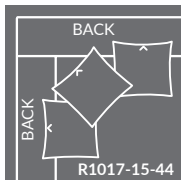

TAYLOR KING

Please print the document at 100% for an accurate scale results.

DIAGRAM USING 1/4" IMAGES BELOW REQUIRED WITH ORDER. PLAIN FABRICS ONLY.

R1017 SAUSALITO SECTIONAL REGULAR WIDTH Overall h34.5 ah22.5 sh19.5

1017-24-44T
23.5" X 24" X 44"
ARM TABLE

1017-18-2444T
18" X 24" X 44"
ARM TABLE

1017-24-60T
23.5" X 24" X 60"
ARM TABLE

1017-18-2460T
18" X 24" X 60"
ARM TABLE

1017-44-60T
18" X 44" X 60"
OTTOMAN TABLE

ARMLESS - 44" WIDTH

R1017-10-44
ARMLESS CHAIR
W 44" x D 44" x ID 27"

R1017-10-60
ARMLESS LOUNGE
W 44" x D 60" x ID 43"

R1017-10-72
ARMLESS CHAISE
W 44" x D 72" x ID 55"

RETURN - 44" WIDTH

R1017-15-44
CORNER CHAIR
W 44" x D 44" x ID 27"