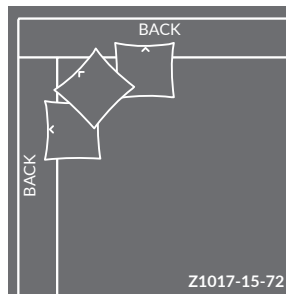

TAYLOR KING

Please print the document at 100% for an accurate scale results.

DIAGRAM USING 1/4" IMAGES BELOW REQUIRED WITH ORDER. PLAIN FABRICS ONLY.

R1017 SAUSALITO SECTIONAL REGULAR WIDTH Overall h34.5 ah22.5 sh19.5

R1017-11-72
LAF CHAISE
W 50" x D 72" x ID 55"

R1017-12-72
RAF CHAISE
W 50" x D 72" x ID 55"

TAYLOR KING

Please print the document at 100% for an accurate scale results.

DIAGRAM USING 1/4" IMAGES BELOW REQUIRED WITH ORDER. PLAIN FABRICS ONLY.

W1017 SAUSALITO SECTIONAL WIDE WIDTH Overall h34.5 ah22.5 sh19.5

ARMLESS - 60" WIDTH

W1017-10-44
ARMLESS CHAIR
W 60" x D 44" x ID 27"

* W1017-10-60
ARMLESS LOUNGE
W 60" x D 60" x ID 43"

* W1017-10-72
ARMLESS CHAISE
W 60" x D 72" x ID 55"

RETURN - 72" WIDTH

* Z1017-15-72
CORNER CHAISE
W 72" x D 72" x ID 55"

RETURN - 60" WIDTH

W1017-15-44
LBF CORNER CHAIR
W 60" x D 44" x ID 27"

W1017-16-44
RBF CORNER CHAIR
W 60" x D 44" x ID 27"

* W1017-15-60
CORNER LOUNGE
W 60" x D 60" x ID 43"