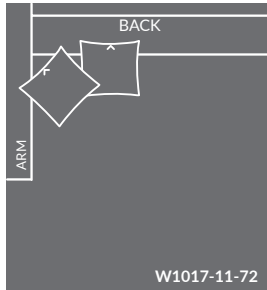

TAYLOR KING

Please print the document at 100% for an accurate scale results.

DIAGRAM USING 1/4" IMAGES BELOW REQUIRED WITH ORDER. PLAIN FABRICS ONLY.

R1017 SAUSALITO SECTIONAL REGULAR WIDTH Overall h34.5 ah22.5 sh19.5

W1017 SAUSALITO SECTIONAL WIDE WIDTH Overall h34.5 ah22.5 sh19.5

SINGLE ARM - 66" WIDTH

W1017-11-44
LAF CHAIR
W 66" x D 44" x ID 27"

W1017-12-44
RAF CHAIR
W 66" x D 44" x ID 27"

* **W1017-11-60**
LAF LOUNGE
W 66" x D 60" x ID 43"

* **W1017-12-60**
RAF LOUNGE
W 66" x D 60" x ID 43"

* **W1017-11-72**
LAF CHAISE
W 66" x D 72" x ID 55"

* **W1017-12-72**
RAF CHAISE
W 66" x D 72" x ID 55"