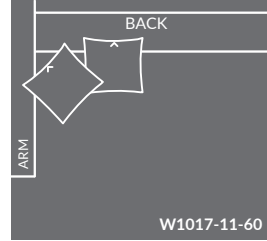

TAYLOR KING

Please print the document at 100% for an accurate scale results.

DIAGRAM USING 1/4" IMAGES BELOW REQUIRED WITH ORDER. PLAIN FABRICS ONLY.

R1017 SAUSALITO SECTIONAL REGULAR WIDTH Overall h34.5 ah22.5 sh19.5

W1017 SAUSALITO SECTIONAL WIDE WIDTH Overall h34.5 ah22.5 sh19.5

SINGLE ARM - 66" WIDTH

W1017-11-44
LAF CHAIR
W 66" x D 44" x ID 27"

W1017-12-44
RAF CHAIR
W 66" x D 44" x ID 27"

* **W1017-11-60**
LAF LOUNGE
W 66" x D 60" x ID 43"

* **W1017-12-60**
RAF LOUNGE
W 66" x D 60" x ID 43"

* **W1017-11-72**
LAF CHAISE
W 66" x D 72" x ID 55"

* **W1017-12-72**
RAF CHAISE
W 66" x D 72" x ID 55"