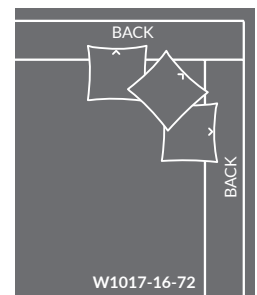

* W1017-16-72
RBF RETURN CHAISE
W 60" x D 72" x ID 55"