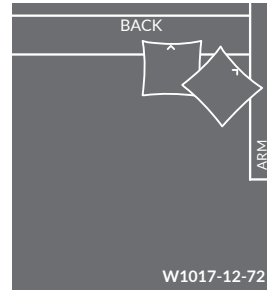

TAYLOR KING

Please print the document at 100% for an accurate scale results.

DIAGRAM USING 1/4" IMAGES BELOW REQUIRED WITH ORDER. PLAIN FABRICS ONLY.

R1017 SAUSALITO SECTIONAL REGULAR WIDTH Overall h34.5 ah22.5 sh19.5

* W1017-15-72
LBF RETURN CHAISE
W 60" x D 72" x ID 55"

* W1017-16-72
RBF RETURN CHAISE
W 60" x D 72" x ID 55"

TAYLOR KING

Please print the document at 100% for an accurate scale results.

DIAGRAM USING 1/4" IMAGES BELOW REQUIRED WITH ORDER. PLAIN FABRICS ONLY.

W1017 SAUSALITO SECTIONAL WIDE WIDTH Overall h34.5 ah22.5 sh19.5

SINGLE ARM - 66" WIDTH

W1017-11-44
LAF CHAIR
W 66" x D 44" x ID 27"

W1017-12-44
RAF CHAIR
W 66" x D 44" x ID 27"

* **W1017-11-60**
LAF LOUNGE
W 66" x D 60" x ID 43"

* **W1017-12-60**
RAF LOUNGE
W 66" x D 60" x ID 43"

* **W1017-11-72**
LAF CHAISE
W 66" x D 72" x ID 55"

* **W1017-12-72**
RAF CHAISE
W 66" x D 72" x ID 55"