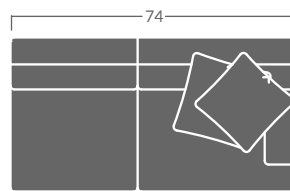

TAYLOR KING

Please print the document at 100% for an accurate scale results.

DIAGRAM USING 1/4" IMAGES BELOW REQUIRED WITH ORDER.

2523-15
Corner Chair

2523-10
Armless Chair

2523-20
Armless Loveseat

2523-11
LAF Chair

2523-12
RAF Chair

2523-21
LAF Loveseat

2523-22
RAF Loveseat

2523-41
LAF Chaise

2523-42
RAF Chaise

2523-31
LAF Sofa

2523-32
RAF Sofa

2523-33
LAF Corner Sofa