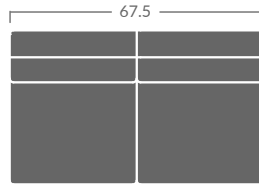

TAYLOR KING

Please print the document at 100% for an accurate scale results.

DIAGRAM USING 1/4" IMAGES BELOW REQUIRED WITH ORDER.

2523-15
Corner Chair

2523-10
Armless Chair

2523-20
Armless Loveseat

2523-11
LAF Chair