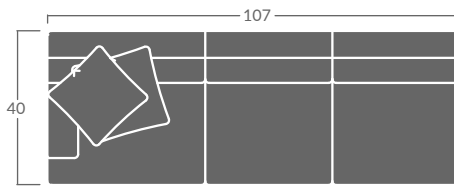

TAYLOR KING

Please print the document at 100% for an accurate scale results.

DIAGRAM USING 1/4" IMAGES BELOW REQUIRED WITH ORDER.

2523-15
Corner Chair

2523-10
Armless Chair

2523-20
Armless Loveseat

2523-11
LAF Chair

2523-12
RAF Chair

2523-21
LAF Loveseat

2523-22
RAF Loveseat

2523-41
LAF Chaise

2523-42
RAF Chaise

2523-31
LAF Sofa

2523-32
RAF Sofa

2523-33
LAF Corner Sofa