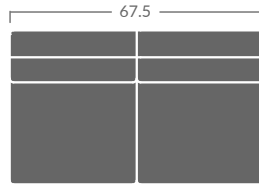

# TAYLOR KING

Please print the document at 100% for an accurate scale results.

**DIAGRAM USING 1/4" IMAGES BELOW REQUIRED WITH ORDER.**

2523-15  
Corner Chair

2523-10  
Armless Chair

2523-20  
Armless Loveseat