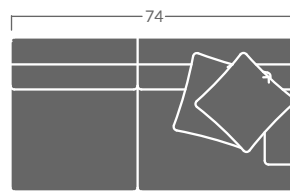

# TAYLOR KING

Please print the document at 100% for an accurate scale results.

**DIAGRAM USING 1/4" IMAGES BELOW REQUIRED WITH ORDER.**

2523-15  
Corner Chair

2523-10  
Armless Chair

2523-20  
Armless Loveseat

2523-11  
LAF Chair

2523-12  
RAF Chair

2523-21  
LAF Loveseat

2523-22  
RAF Loveseat

2523-41  
LAF Chaise

2523-42  
RAF Chaise

2523-31  
LAF Sofa

2523-32  
RAF Sofa