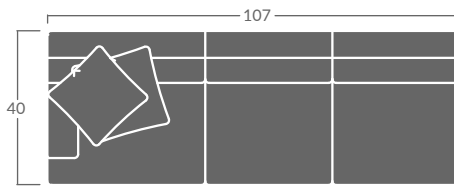

# TAYLOR KING

Please print the document at 100% for an accurate scale results.

**DIAGRAM USING 1/4" IMAGES BELOW REQUIRED WITH ORDER.**

2523-15  
Corner Chair

2523-10  
Armless Chair

2523-20  
Armless Loveseat

2523-11  
LAF Chair

2523-12  
RAF Chair

2523-21  
LAF Loveseat

2523-22  
RAF Loveseat

2523-41  
LAF Chaise

2523-42  
RAF Chaise

2523-31  
LAF Sofa

2523-32  
RAF Sofa