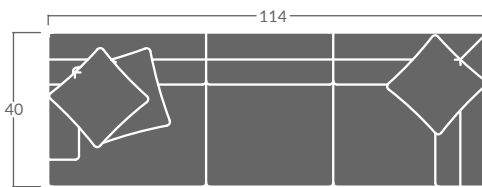

TAYLOR KING

Please print the document at 100% for an accurate scale results.

DIAGRAM USING 1/4" IMAGES BELOW REQUIRED WITH ORDER.

1723-15
Corner Chair

1723-10
Armless Chair

1723-20
Armless Loveseat

1723-11
LAF Chair

1723-12
RAF Chair

1723-21
LAF Loveseat

1723-22
RAF Loveseat

1723-41
LAF Chaise

1723-42
RAF Chaise

1723-31
LAF Sofa

1723-32
RAF Sofa

1723-33
LAF Corner Sofa