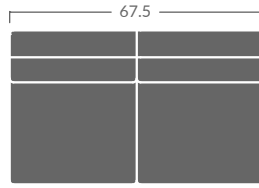

TAYLOR KING

Please print the document at 100% for an accurate scale results.

DIAGRAM USING 1/4" IMAGES BELOW REQUIRED WITH ORDER.

1723-15
Corner Chair

1723-10
Armless Chair

1723-20
Armless Loveseat

1723-11
LAF Chair