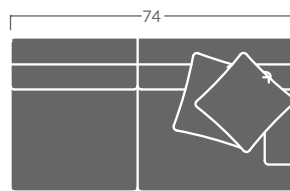

TAYLOR KING

Please print the document at 100% for an accurate scale results.

DIAGRAM USING 1/4" IMAGES BELOW REQUIRED WITH ORDER.

1723-15
Corner Chair

1723-10
Armless Chair

1723-20
Armless Loveseat

1723-11
LAF Chair

1723-12
RAF Chair

1723-21
LAF Loveseat

1723-22
RAF Loveseat

1723-41
LAF Chaise

1723-42
RAF Chaise

1723-31
LAF Sofa

1723-32
RAF Sofa

1723-33
LAF Corner Sofa