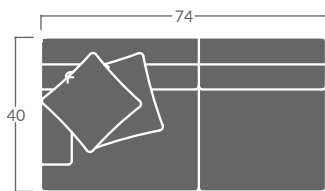

TAYLOR KING

Please print the document at 100% for an accurate scale results.

DIAGRAM USING 1/4" IMAGES BELOW REQUIRED WITH ORDER.

1723-15
Corner Chair

1723-10
Armless Chair

1723-20
Armless Loveseat

1723-11
LAF Chair

1723-12
RAF Chair

1723-21
LAF Loveseat

1723-22
RAF Loveseat

1723-41
LAF Chaise

1723-42
RAF Chaise

1723-31
LAF Sofa

1723-32
RAF Sofa

1723-33
LAF Corner Sofa