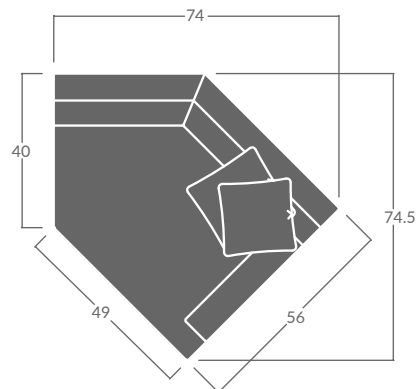

1723-48
RAF Cuddle Chaise