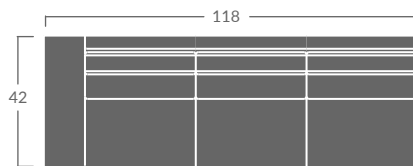

Please print the document at 100% for an accurate scale results.

**DIAGRAM USING 1/4" IMAGES BELOW REQUIRED WITH ORDER.**

2922-11  
LAF Chair

2922-12  
RAF Chair

2922-15  
Corner Chair

2922-10  
Armless Chair

2922-90  
Bumper Ottoman

2922-21  
LAF Loveseat

2922-22  
RAF Loveseat

2922-20  
Armless Loveseat

2922-31  
LAF Sofa

2922-32  
RAF Sofa

2922-30  
Armless Sofa