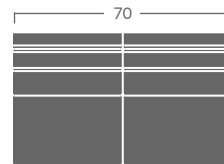

2922-20
Armless Loveseat