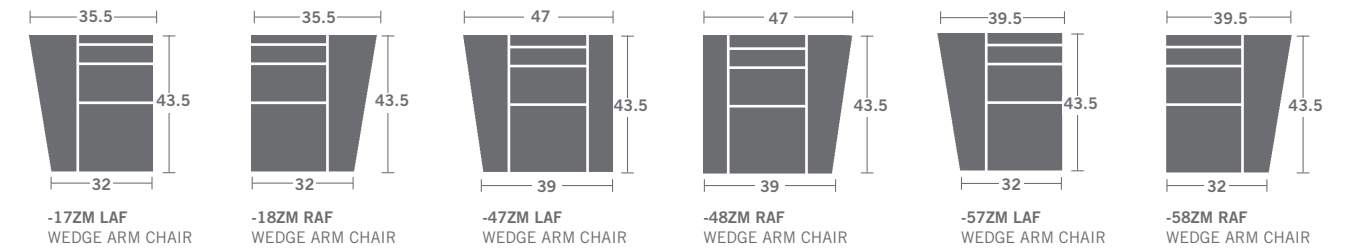

Inside: d23 ah25.5 sh22.5

Wall Clearance: Zero Full Extension: 68

3/4" French Natural nails head-to-head on arm panels only / Removable Aluminum cupholders (choice of colors: Ebony or Nickel) / Semi-attached, knife edge back cushions / Loose back cushions are not available / Connectors / Requires a power outlet / Rechargeable battery available

As Shown: L292-11ZM LAF Chair / L292-17ZM LAF Wedge Arm Chair /

L292-18ZM RAF Wedge Arm Chair / L292-12ZM RAF Chair

Options Shown: 3/4" Natural Brass nails head-to-head instead of standard color.

Diagrams are not to scale