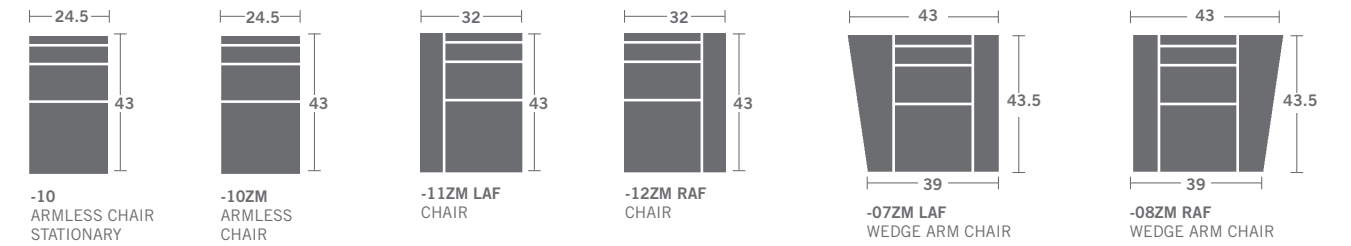

Inside: d23 ah25.5 sh22.5

Wall Clearance: Zero Full Extension: 68

3/4" French Natural nails head-to-head on arm panels only / Removable Aluminum cupholders (choice of colors: Ebony or Nickel) / Semi-attached, knife edge back cushions / Loose back cushions are not available / Connectors / Requires a power outlet / Rechargeable battery available

As Shown: L292-11ZM LAF Chair / L292-17ZM LAF Wedge Arm Chair /

L292-18ZM RAF Wedge Arm Chair / L292-12ZM RAF Chair

Options Shown: 3/4" Natural Brass nails head-to-head instead of standard color.

Diagrams are not to scale