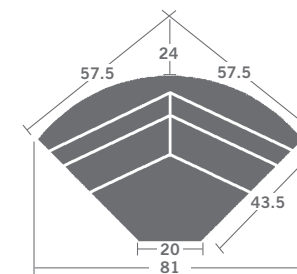

-25QTR QUARTER TURN STATIONARY

IMPORTANT

A DIAGRAM OUTLINING INDIVIDUAL PLACEMENT OF CHAIRS IN EACH ROW MUST BE SUBMITTED BEFORE AN ORDER IS PLACED INTO PRODUCTION. THIS ENSURES PROPER PLACEMENT OF CONNECTORS, AND CONFIRMS THAT THE CORRECT PIECES HAVE BEEN ORDERED FOR EACH ROW OF THEATER SEATING.