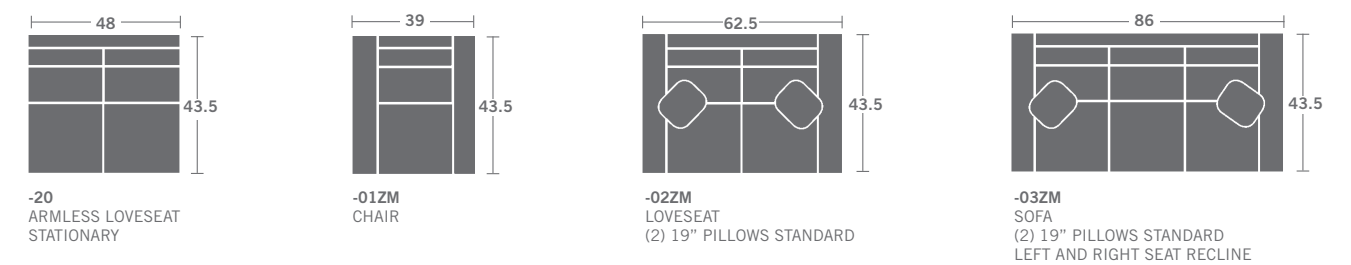

Inside: d23 ah25.5 sh22.5

Wall Clearance: Zero Full Extension: 68

3/4" French Natural nails head-to-head on arm panels only / Removable Aluminum cupholders (choice of colors: Ebony or Nickel) / Semi-attached, knife edge back cushions / Loose back cushions are not available / Connectors / Requires a power outlet / Rechargeable battery available

As Shown: L292-11ZM LAF Chair / L292-17ZM LAF Wedge Arm Chair /

L292-18ZM RAF Wedge Arm Chair / L292-12ZM RAF Chair

Options Shown: 3/4" Natural Brass nails head-to-head instead of standard color.

Diagrams are not to scale