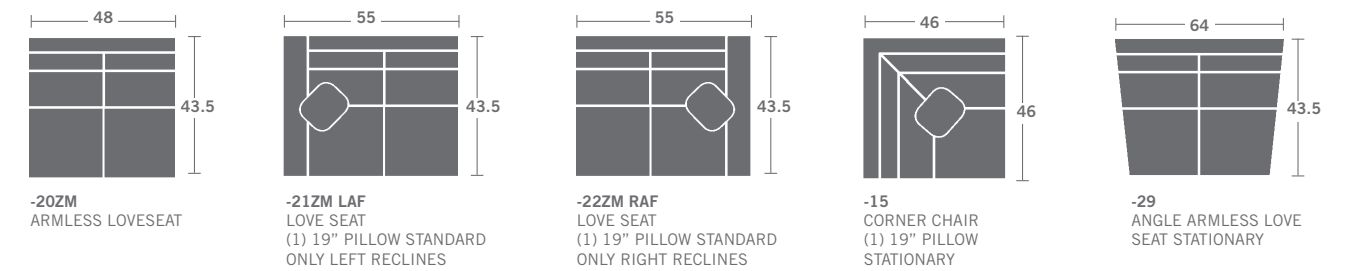

Inside: d23 ah25.5 sh22.5

Wall Clearance: Zero Full Extension: 68

3/4" French Natural nails head-to-head on arm panels only / Removable Aluminum cupholders (choice of colors: Ebony or Nickel) / Semi-attached, knife edge back cushions / Loose back cushions are not available / Connectors / Requires a power outlet / Rechargeable battery available

As Shown: L292-11ZM LAF Chair / L292-17ZM LAF Wedge Arm Chair /

L292-18ZM RAF Wedge Arm Chair / L292-12ZM RAF Chair

Options Shown: 3/4" Natural Brass nails head-to-head instead of standard color.

Diagrams are not to scale