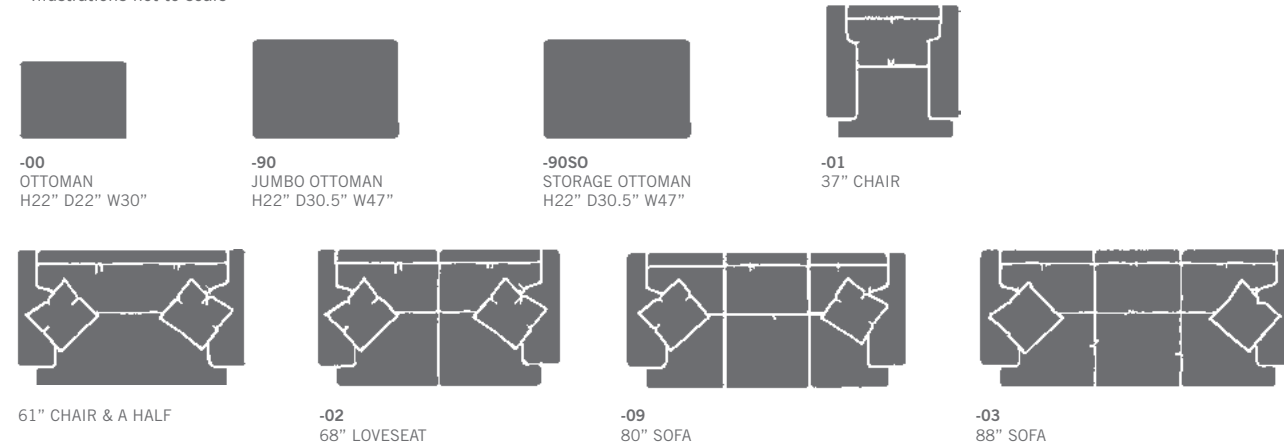

K43 SERIES

Shown:
K4303 GATES SOFA

Shirred panel / Roll arm / Waterfall skirt

K45 SERIES

Shown:
K4503 ROBERTS SOFA

Panel / Roll arm / 9" Kick pleat skirt

K55 SERIES

Shown:
K5503 COOPER SOFA

Panel / Roll arm / Round Montana bun foot

Optional Nebraska square tapered foot.
Available in leather. Nails and throw pillows not included.

K57 SERIES

Shown:
K5703 CLIPPERTON SOFA

Track arm / Nebraska square tapered foot

Track arm style overall width is 3" shorter.
Available in leather. Nails and pillows not included.

SOFAS, LOVESEATS, CHAIRS AND OTTOMANS

NOTE: BOX BORDER SEMI-ATTACHED BACK / 19" DOG EAR THROW PILLOWS

* Illustrations not to scale

SLEEP SOFAS, SLEEPER LOVESEATS, SLEEPER SECTIONAL SOFAS, LOVESEATS AND CHAISE

SECTIONAL SOFAS, LOVESEATS, CHAIRS AND CORNERS

* Illustrations not to scale

COMMON DIMENSIONS: OVERALL HEIGHT 39" / OVERALL DEPTH 40" / ARM HEIGHT 26.5" / SEAT HEIGHT 23" / SEAT DEPTH 22"