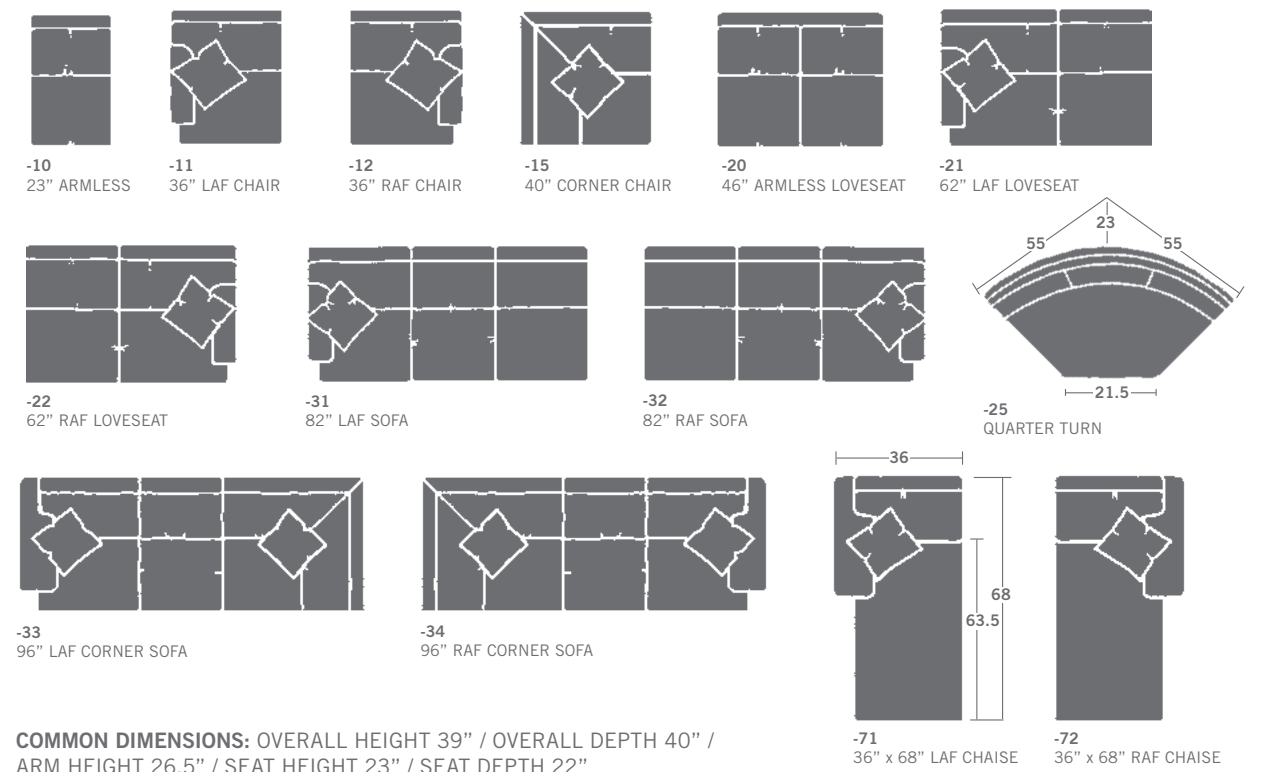

Track arm style overall width is 3" shorter.
Available in leather. Nails and pillows not included.

SOFAS, LOVESEATS, CHAIRS AND OTTOMANS

NOTE: BOX BORDER SEMI-ATTACHED BACK / 19" DOG EAR THROW PILLOWS

* Illustrations not to scale

SLEEP SOFAS, SLEEPER LOVESEATS, SLEEPER SECTIONAL SOFAS, LOVESEATS AND CHAISE

SECTIONAL SOFAS, LOVESEATS, CHAIRS AND CORNERS

* Illustrations not to scale

COMMON DIMENSIONS: OVERALL HEIGHT 39" / OVERALL DEPTH 40" / ARM HEIGHT 26.5" / SEAT HEIGHT 23" / SEAT DEPTH 22"