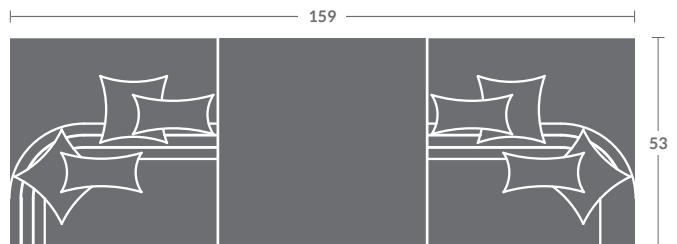

ALL ORDERS MUST INCLUDE A DIAGRAM

Quarter Inch Scale Drawing

As shown:
(1) 1602 CORNER SECTION
(1) 1605 LOVESEAT SECTION

TAYLOR KING

Please print the document at 100% for an accurate scale results.

Quarter Inch Scale Drawing

1600
OTTOMAN

1601
ARMLESS CHAIR

1602
CORNER SECTION

1603
CORNER SECTION

1605
LOVESEAT SECTION

1604
LOVESEAT SECTION

1605
LOVESEAT SECTION

1600
OTTOMAN

1604
LOVESEAT SECTION

1605
LOVESEAT SECTION

1601
ARMLESS CHAIR

1603
CORNER SECTION

1605
LOVESEAT SECTION

1600
OTTOMAN

1603
CORNER SECTION

1602
CORNER SECTION