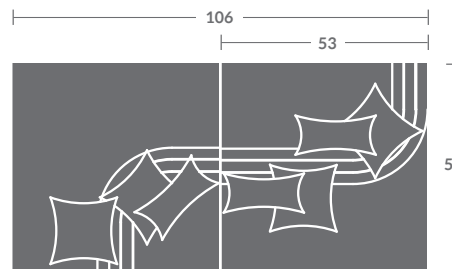

Quarter Inch Scale Drawing

As shown:
(1) 1602 CORNER SECTION
(1) 1605 LOVESEAT SECTION