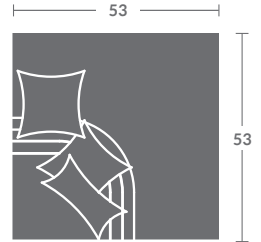

TAYLOR KING

Please print the document at 100% for an accurate scale results.

1602/1605 SORENSEN SECTIONAL

As Shown:

1602 CORNER SECTION

Overall h30 d53 w53
Inside d22 w22 sh 18
(2) 17" dog ear Throw Pillows
(1) K-18 dog ear Kidney Pillow

1605 LOVESEAT SECTION

Overall h30 d53 w53
Inside d22 w42.5 sh18
(2) 17" dog ear Throw Pillows
(2) K-18 dog ear Kidney Pillows

Tight back/Tight seat/Edge stitching

Also Available:

1600 Ottoman h18 d53 w53
1601 Armless Chair h30 d53 w53
1603 Corner Chair
1604 Loveseat Section

ALL ORDERS MUST INCLUDE A DIAGRAM

Quarter Inch Scale Drawing

As shown:
(1) 1602 CORNER SECTION
(1) 1605 LOVESEAT SECTION

TAYLOR KING

Please print the document at 100% for an accurate scale results.

Quarter Inch Scale Drawing

1600
OTTOMAN

1601
ARMLESS CHAIR

1602
CORNER SECTION

1603
CORNER SECTION

1605
LOVESEAT SECTION

1604
LOVESEAT SECTION

1605
LOVESEAT SECTION

1600
OTTOMAN