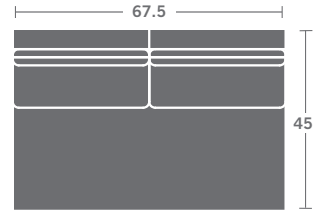

Quarter Inch Scale Drawing

As Shown:

1416-41 LAF CHAISE

1416-20 ARMLESS LOVESEAT

1416-42 RAF CHAISE

TAYLOR KING

Please print the document at 100% for an accurate scale results.

Quarter Inch Scale Drawing

1416-10
ARMLESS CHAIR

1416-11
LAF CHAIR
(1) 21" THROW PILLOW
(1) K-22 KIDNEY PILLOW

1416-12
RAF CHAIR
(1) 21" THROW PILLOW
(1) K-22 KIDNEY PILLOW

1416-15
CORNER CHAIR
(1) 21" THROW PILLOW
(2) K-22 KIDNEY PILLOWS