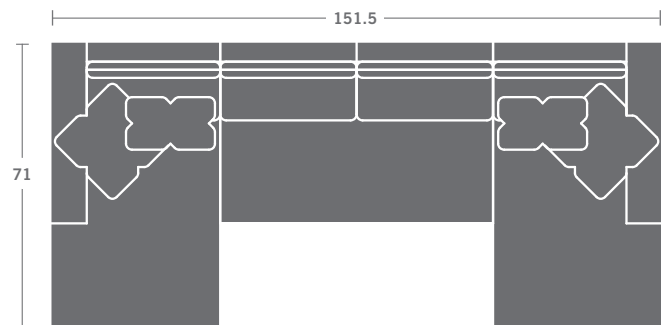

Quarter Inch Scale Drawing

As Shown:

1416-41 LAF CHAISE

1416-20 ARMLESS LOVESEAT

1416-42 RAF CHAISE