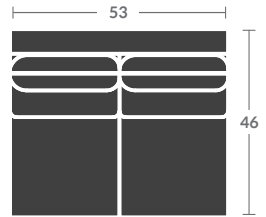

Options Shown: 5/8" nails head to head/Contrasting fabric on  
standard pillows

PLEASE PROVIDE DIAGRAM WITH YOUR ORDER.

Quarter Inch Scale Drawing

Please print the document at 100% for an accurate scale results.

Quarter Inch Scale Drawing

3515-10  
ARMLESS CHAIR

3515-11  
LAF CHAIR

3515-12  
RAF CHAIR

3515-15  
CORNER CHAIR

3515-20  
ARMLESS LOVESEAT

3515-21  
LAF LOVE SEAT

3515-22  
RAF LOVE SEAT

3515-31  
LAF SOFA

3515-32  
RAF SOFA

3515-41  
LAF CHAISE

3515-42  
RAF CHAISE

3515-33  
LAF CORNER SOFA

3515-34  
RAF CORNER SOFA