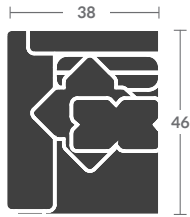

#### 3515-21 LAF LOVESEAT

Overall h39.5 d46 w64  
Inside d24.5 w52 ah27 sh21  
(1)12x22 kidney Pillow  
(1) 21" dog ear throw pillow

Edge stitching/Loose back cushions/Pillows as specified/  
3/4" French Natural nails head to head/Scott tapered leg

Options Shown: 5/8" nails head to head/Contrasting fabric on  
standard pillows

PLEASE PROVIDE DIAGRAM WITH YOUR ORDER.

Quarter Inch Scale Drawing

Please print the document at 100% for an accurate scale results.

Quarter Inch Scale Drawing

3515-10  
ARMLESS CHAIR

3515-11  
LAF CHAIR

3515-12  
RAF CHAIR

3515-15  
CORNER CHAIR

3515-20  
ARMLESS LOVESEAT

3515-21  
LAF LOVE SEAT

3515-22  
RAF LOVE SEAT