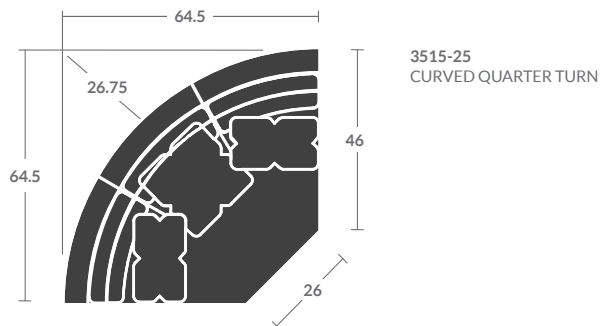

#### 3515-21 LAF LOVESEAT

Overall h39.5 d46 w64  
Inside d24.5 w52 ah27 sh21  
(1)12x22 kidney Pillow  
(1) 21" dog ear throw pillow

Edge stitching/Loose back cushions/Pillows as specified/  
3/4" French Natural nails head to head/Scott tapered leg

Options Shown: 5/8" nails head to head/Contrasting fabric on  
standard pillows

PLEASE PROVIDE DIAGRAM WITH YOUR ORDER.

Quarter Inch Scale Drawing

Please print the document at 100% for an accurate scale results.

Quarter Inch Scale Drawing

3515-10  
ARMLESS CHAIR

3515-11  
LAF CHAIR

3515-12  
RAF CHAIR

3515-15  
CORNER CHAIR

3515-20  
ARMLESS LOVESEAT

3515-21  
LAF LOVE SEAT

3515-22  
RAF LOVE SEAT