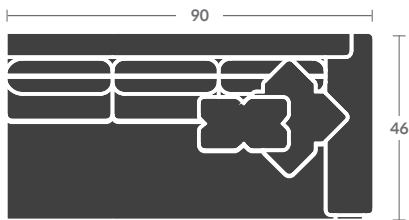

3515-32
RAF SOFA