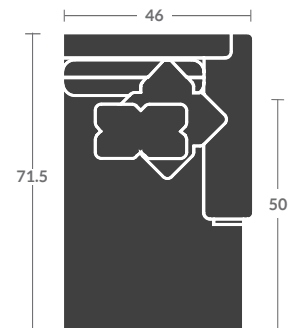

Options Shown: 5/8" nails head to head/Contrasting fabric on  
standard pillows

PLEASE PROVIDE DIAGRAM WITH YOUR ORDER.

Quarter Inch Scale Drawing

Please print the document at 100% for an accurate scale results.

Quarter Inch Scale Drawing

3515-10  
ARMLESS CHAIR

3515-11  
LAF CHAIR

3515-12  
RAF CHAIR

3515-15  
CORNER CHAIR

3515-20  
ARMLESS LOVESEAT

3515-21  
LAF LOVE SEAT

3515-22  
RAF LOVE SEAT

3515-31  
LAF SOFA

3515-32  
RAF SOFA

3515-41  
LAF CHAISE

3515-42  
RAF CHAISE

3515-33  
LAF CORNER SOFA

3515-34  
RAF CORNER SOFA