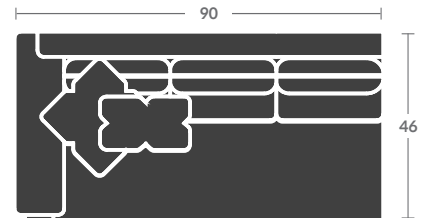

Options Shown: 5/8" nails head to head/Contrasting fabric on  
standard pillows

PLEASE PROVIDE DIAGRAM WITH YOUR ORDER.

Quarter Inch Scale Drawing

Please print the document at 100% for an accurate scale results.

Quarter Inch Scale Drawing

3515-10  
ARMLESS CHAIR

3515-11  
LAF CHAIR

3515-12  
RAF CHAIR

3515-15  
CORNER CHAIR

3515-20  
ARMLESS LOVESEAT

3515-21  
LAF LOVE SEAT

3515-22  
RAF LOVE SEAT