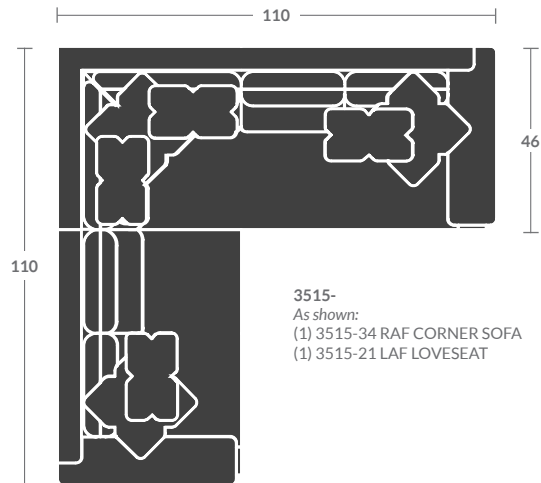

#### 3515-34 RAF CORNER SOFA

Overall h39.5 d46 w110  
Inside d24.5 w84.5 ah27 sh21  
(2) 21" dog ear throw pillows  
(3) 12 x 22 kidney pillows

#### 3515-21 LAF LOVESEAT

Overall h39.5 d46 w64  
Inside d24.5 w52 ah27 sh21  
(1)12x22 kidney Pillow  
(1) 21" dog ear throw pillow

Edge stitching/Loose back cushions/Pillows as specified/  
3/4" French Natural nails head to head/Scott tapered leg

Options Shown: 5/8" nails head to head/Contrasting fabric on  
standard pillows

PLEASE PROVIDE DIAGRAM WITH YOUR ORDER.

Quarter Inch Scale Drawing

Please print the document at 100% for an accurate scale results.

Quarter Inch Scale Drawing

3515-10  
ARMLESS CHAIR

3515-11  
LAF CHAIR

3515-12  
RAF CHAIR

3515-15  
CORNER CHAIR

3515-20  
ARMLESS LOVESEAT

3515-21  
LAF LOVE SEAT

3515-22  
RAF LOVE SEAT