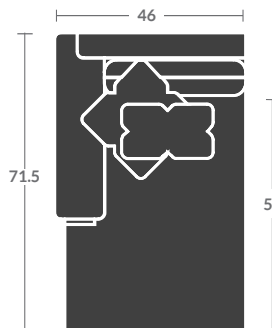

Options Shown: 5/8" nails head to head/Contrasting fabric on  
standard pillows

PLEASE PROVIDE DIAGRAM WITH YOUR ORDER.

Quarter Inch Scale Drawing

Please print the document at 100% for an accurate scale results.

Quarter Inch Scale Drawing

3515-10  
ARMLESS CHAIR

3515-11  
LAF CHAIR

3515-12  
RAF CHAIR

3515-15  
CORNER CHAIR

3515-20  
ARMLESS LOVESEAT

3515-21  
LAF LOVE SEAT

3515-22  
RAF LOVE SEAT

3515-31  
LAF SOFA

3515-32  
RAF SOFA

3515-41  
LAF CHAISE

3515-42  
RAF CHAISE

3515-33  
LAF CORNER SOFA

3515-34  
RAF CORNER SOFA