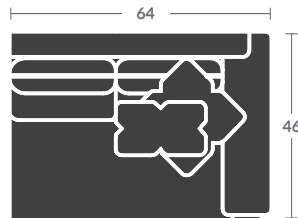

Options Shown: 5/8" nails head to head/Contrasting fabric on  
standard pillows

PLEASE PROVIDE DIAGRAM WITH YOUR ORDER.

Quarter Inch Scale Drawing

Please print the document at 100% for an accurate scale results.

Quarter Inch Scale Drawing

3515-10  
ARMLESS CHAIR

3515-11  
LAF CHAIR

3515-12  
RAF CHAIR

3515-15  
CORNER CHAIR

3515-20  
ARMLESS LOVESEAT

3515-21  
LAF LOVE SEAT

3515-22  
RAF LOVE SEAT