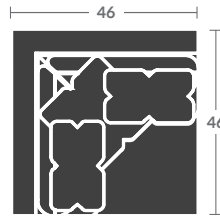

Options Shown: 5/8" nails head to head/Contrasting fabric on  
standard pillows

PLEASE PROVIDE DIAGRAM WITH YOUR ORDER.

Quarter Inch Scale Drawing

Please print the document at 100% for an accurate scale results.

Quarter Inch Scale Drawing

3515-10  
ARMLESS CHAIR

3515-11  
LAF CHAIR

3515-12  
RAF CHAIR

3515-15  
CORNER CHAIR

3515-20  
ARMLESS LOVESEAT

3515-21  
LAF LOVE SEAT

3515-22  
RAF LOVE SEAT