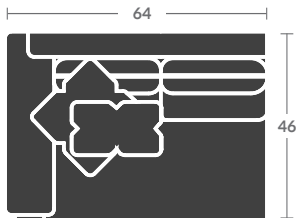

Options Shown: 5/8" nails head to head/Contrasting fabric on  
standard pillows

PLEASE PROVIDE DIAGRAM WITH YOUR ORDER.

Quarter Inch Scale Drawing

Please print the document at 100% for an accurate scale results.

Quarter Inch Scale Drawing

3515-10  
ARMLESS CHAIR

3515-11  
LAF CHAIR

3515-12  
RAF CHAIR

3515-15  
CORNER CHAIR

3515-20  
ARMLESS LOVESEAT

3515-21  
LAF LOVE SEAT

3515-22  
RAF LOVE SEAT