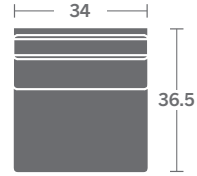

# TAYLOR KING

Please print the document at 100% for an accurate scale results.

**DIAGRAM USING 1/4" IMAGES BELOW REQUIRED WITH ORDER.**

3721-11  
LAF CHAIR

3721-12  
RAF CHAIR

3721-10  
ARMLESS CHAIR

3721-21  
LAF LOVESEAT

3721-22  
RAF LOVESEAT

3721-20  
ARMLESS LOVESEAT

3721-31  
LAF SOFA

3721-32  
RAF SOFA

3721-30  
ARMLESS SOFA

3721-33  
LAF CORNER SOFA

3721-34  
RAF CORNER SOFA

3721-15  
CORNER CHAIR