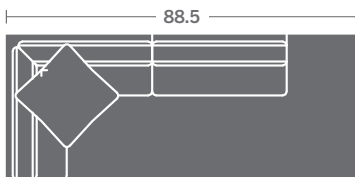

# TAYLOR KING

Please print the document at 100% for an accurate scale results.

**DIAGRAM USING 1/4" IMAGES BELOW REQUIRED WITH ORDER.**

3721-11  
LAF CHAIR

3721-12  
RAF CHAIR

3721-10  
ARMLESS CHAIR

3721-21  
LAF LOVESEAT

3721-22  
RAF LOVESEAT

3721-20  
ARMLESS LOVESEAT

3721-31  
LAF SOFA

3721-32  
RAF SOFA

3721-30  
ARMLESS SOFA

3721-33  
LAF CORNER SOFA

3721-34  
RAF CORNER SOFA

3721-15  
CORNER CHAIR