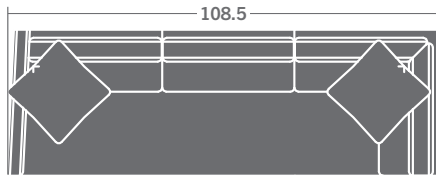

# TAYLOR KING

Please print the document at 100% for an accurate scale results.

**DIAGRAM USING 1/4" IMAGES BELOW REQUIRED WITH ORDER.**

3721-11  
LAF CHAIR

3721-12  
RAF CHAIR

3721-10  
ARMLESS CHAIR

3721-21  
LAF LOVESEAT

3721-22  
RAF LOVESEAT

3721-20  
ARMLESS LOVESEAT

3721-31  
LAF SOFA

3721-32  
RAF SOFA

3721-30  
ARMLESS SOFA

3721-33  
LAF CORNER SOFA

3721-34  
RAF CORNER SOFA

3721-15  
CORNER CHAIR