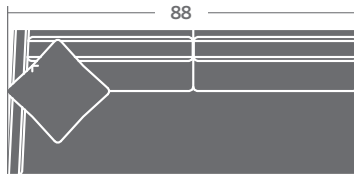

# TAYLOR KING

Please print the document at 100% for an accurate scale results.

**DIAGRAM USING 1/4" IMAGES BELOW REQUIRED WITH ORDER.**

3721-11  
LAF CHAIR

3721-12  
RAF CHAIR

3721-10  
ARMLESS CHAIR

3721-21  
LAF LOVESEAT

3721-22  
RAF LOVESEAT

3721-20  
ARMLESS LOVESEAT

3721-31  
LAF SOFA

3721-32  
RAF SOFA

3721-30  
ARMLESS SOFA

3721-33  
LAF CORNER SOFA

3721-34  
RAF CORNER SOFA

3721-15  
CORNER CHAIR