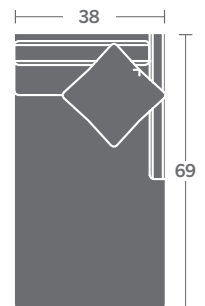

# TAYLOR KING

Please print the document at 100% for an accurate scale results.

**DIAGRAM USING 1/4" IMAGES BELOW REQUIRED WITH ORDER.**

3721-11  
LAF CHAIR

3721-12  
RAF CHAIR

3721-10  
ARMLESS CHAIR

3721-21  
LAF LOVESEAT

3721-22  
RAF LOVESEAT

3721-20  
ARMLESS LOVESEAT

3721-31  
LAF SOFA

3721-32  
RAF SOFA

3721-30  
ARMLESS SOFA

3721-33  
LAF CORNER SOFA

3721-34  
RAF CORNER SOFA

3721-15  
CORNER CHAIR

3721-50  
RIGHT OPEN END ARMLESS CORNER SOFA

3721-49  
LEFT OPEN END ARMLESS CORNER SOFA

3721-41  
LAF CHAISE

3721-42  
RAF CHAISE