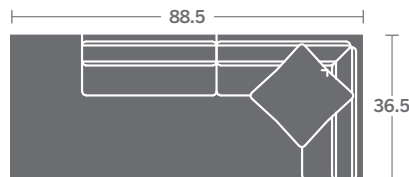

3721-49
LEFT OPEN END ARMLESS CORNER SOFA