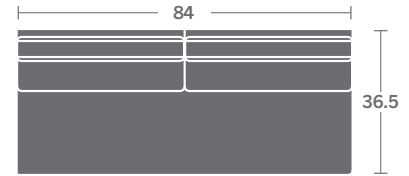

# TAYLOR KING

Please print the document at 100% for an accurate scale results.

**DIAGRAM USING 1/4" IMAGES BELOW REQUIRED WITH ORDER.**

3721-11  
LAF CHAIR

3721-12  
RAF CHAIR

3721-10  
ARMLESS CHAIR

3721-21  
LAF LOVESEAT

3721-22  
RAF LOVESEAT

3721-20  
ARMLESS LOVESEAT

3721-31  
LAF SOFA

3721-32  
RAF SOFA

3721-30  
ARMLESS SOFA

3721-33  
LAF CORNER SOFA

3721-34  
RAF CORNER SOFA

3721-15  
CORNER CHAIR