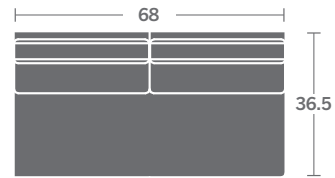

# TAYLOR KING

Please print the document at 100% for an accurate scale results.

**DIAGRAM USING 1/4" IMAGES BELOW REQUIRED WITH ORDER.**

3721-11  
LAF CHAIR

3721-12  
RAF CHAIR

3721-10  
ARMLESS CHAIR

3721-21  
LAF LOVESEAT

3721-22  
RAF LOVESEAT

3721-20  
ARMLESS LOVESEAT

3721-31  
LAF SOFA

3721-32  
RAF SOFA

3721-30  
ARMLESS SOFA

3721-33  
LAF CORNER SOFA

3721-34  
RAF CORNER SOFA

3721-15  
CORNER CHAIR