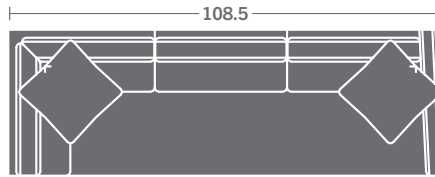

# TAYLOR KING

Please print the document at 100% for an accurate scale results.

**DIAGRAM USING 1/4" IMAGES BELOW REQUIRED WITH ORDER.**

3721-11  
LAF CHAIR

3721-12  
RAF CHAIR

3721-10  
ARMLESS CHAIR

3721-21  
LAF LOVESEAT

3721-22  
RAF LOVESEAT

3721-20  
ARMLESS LOVESEAT

3721-31  
LAF SOFA

3721-32  
RAF SOFA

3721-30  
ARMLESS SOFA

3721-33  
LAF CORNER SOFA

3721-34  
RAF CORNER SOFA

3721-15  
CORNER CHAIR