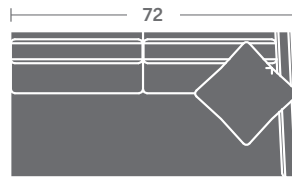

# TAYLOR KING

Please print the document at 100% for an accurate scale results.

**DIAGRAM USING 1/4" IMAGES BELOW REQUIRED WITH ORDER.**

3721-11  
LAF CHAIR

3721-12  
RAF CHAIR

3721-10  
ARMLESS CHAIR

3721-21  
LAF LOVESEAT

3721-22  
RAF LOVESEAT

3721-20  
ARMLESS LOVESEAT

3721-31  
LAF SOFA

3721-32  
RAF SOFA

3721-30  
ARMLESS SOFA

3721-33  
LAF CORNER SOFA

3721-34  
RAF CORNER SOFA

3721-15  
CORNER CHAIR