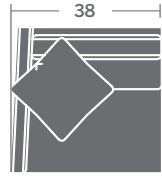

# TAYLOR KING

Please print the document at 100% for an accurate scale results.

**DIAGRAM USING 1/4" IMAGES BELOW REQUIRED WITH ORDER.**

3721-11  
LAF CHAIR

3721-12  
RAF CHAIR

3721-10  
ARMLESS CHAIR

3721-21  
LAF LOVESEAT

3721-22  
RAF LOVESEAT

3721-20  
ARMLESS LOVESEAT

3721-31  
LAF SOFA

3721-32  
RAF SOFA

3721-30  
ARMLESS SOFA

3721-33  
LAF CORNER SOFA

3721-34  
RAF CORNER SOFA

3721-15  
CORNER CHAIR