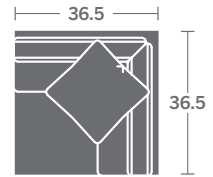

# TAYLOR KING

Please print the document at 100% for an accurate scale results.

**DIAGRAM USING 1/4" IMAGES BELOW REQUIRED WITH ORDER.**

3721-11  
LAF CHAIR

3721-12  
RAF CHAIR

3721-10  
ARMLESS CHAIR

3721-21  
LAF LOVESEAT

3721-22  
RAF LOVESEAT

3721-20  
ARMLESS LOVESEAT

3721-31  
LAF SOFA

3721-32  
RAF SOFA

3721-30  
ARMLESS SOFA

3721-33  
LAF CORNER SOFA

3721-34  
RAF CORNER SOFA

3721-15  
CORNER CHAIR