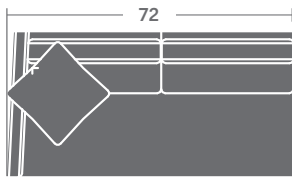

# TAYLOR KING

Please print the document at 100% for an accurate scale results.

**DIAGRAM USING 1/4" IMAGES BELOW REQUIRED WITH ORDER.**

3721-11  
LAF CHAIR

3721-12  
RAF CHAIR

3721-10  
ARMLESS CHAIR

3721-21  
LAF LOVESEAT

3721-22  
RAF LOVESEAT

3721-20  
ARMLESS LOVESEAT

3721-31  
LAF SOFA

3721-32  
RAF SOFA

3721-30  
ARMLESS SOFA

3721-33  
LAF CORNER SOFA

3721-34  
RAF CORNER SOFA

3721-15  
CORNER CHAIR