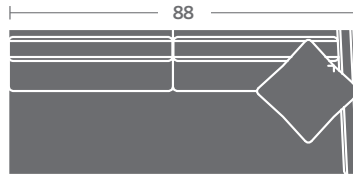

# TAYLOR KING

Please print the document at 100% for an accurate scale results.

**DIAGRAM USING 1/4" IMAGES BELOW REQUIRED WITH ORDER.**

3721-11  
LAF CHAIR

3721-12  
RAF CHAIR

3721-10  
ARMLESS CHAIR

3721-21  
LAF LOVESEAT

3721-22  
RAF LOVESEAT

3721-20  
ARMLESS LOVESEAT

3721-31  
LAF SOFA

3721-32  
RAF SOFA

3721-30  
ARMLESS SOFA

3721-33  
LAF CORNER SOFA

3721-34  
RAF CORNER SOFA

3721-15  
CORNER CHAIR