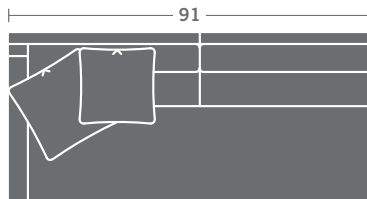

TAYLOR KING

Please print the document at 100% for an accurate scale results.

DIAGRAM USING 1/4" IMAGES BELOW REQUIRED WITH ORDER.

SC9519-10
ARMLESS CHAIR

SC9519-20
ARMLESS LOVESEAT

SC9519-30
ARMLESS SOFA

SC9519-15
CORNER CHAIR

SC9519-11
LAF CHAIR

SC9519-12
RAF CHAIR

SC9519-21
LAF LOVESEAT

SC9519-22
RAF LOVESEAT

SC9519-41
LAF CHAISE

SC9519-42
RAF CHAISE

SC9519-31
LAF SOFA

SC9519-32
RAF SOFA