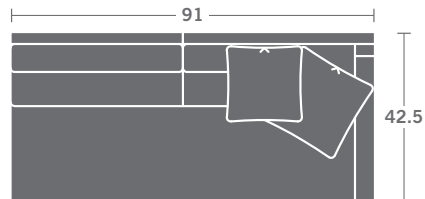

TAYLOR KING

Please print the document at 100% for an accurate scale results.

DIAGRAM USING 1/4" IMAGES BELOW REQUIRED WITH ORDER.

SC9519-10
ARMLESS CHAIR

SC9519-20
ARMLESS LOVESEAT

SC9519-30
ARMLESS SOFA

SC9519-15
CORNER CHAIR

SC9519-11
LAF CHAIR

SC9519-12
RAF CHAIR

SC9519-21
LAF LOVESEAT

SC9519-22
RAF LOVESEAT

SC9519-41
LAF CHAISE

SC9519-42
RAF CHAISE

SC9519-31
LAF SOFA

SC9519-32
RAF SOFA