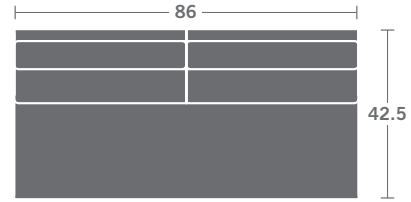

TAYLOR KING

Please print the document at 100% for an accurate scale results.

DIAGRAM USING 1/4" IMAGES BELOW REQUIRED WITH ORDER.

SC9519-10
ARMLESS CHAIR

SC9519-20
ARMLESS LOVESEAT

SC9519-30
ARMLESS SOFA

SC9519-15
CORNER CHAIR