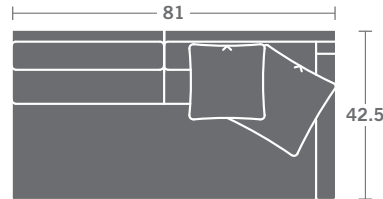

SC9519-22
RAF LOVESEAT