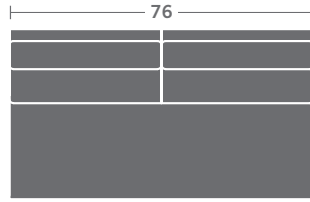

TAYLOR KING

Please print the document at 100% for an accurate scale results.

DIAGRAM USING 1/4" IMAGES BELOW REQUIRED WITH ORDER.

SC9519-10
ARMLESS CHAIR

SC9519-20
ARMLESS LOVESEAT

SC9519-30
ARMLESS SOFA

SC9519-15
CORNER CHAIR

SC9519-11
LAF CHAIR

SC9519-12
RAF CHAIR

SC9519-21
LAF LOVESEAT

SC9519-22
RAF LOVESEAT

SC9519-41
LAF CHAISE

SC9519-42
RAF CHAISE

SC9519-31
LAF SOFA

SC9519-32
RAF SOFA