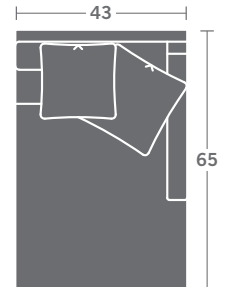

TAYLOR KING

Please print the document at 100% for an accurate scale results.

DIAGRAM USING 1/4" IMAGES BELOW REQUIRED WITH ORDER.

SC9519-10
ARMLESS CHAIR

SC9519-20
ARMLESS LOVESEAT

SC9519-30
ARMLESS SOFA

SC9519-15
CORNER CHAIR

SC9519-11
LAF CHAIR

SC9519-12
RAF CHAIR

SC9519-21
LAF LOVESEAT

SC9519-22
RAF LOVESEAT

SC9519-41
LAF CHAISE

SC9519-42
RAF CHAISE

SC9519-31
LAF SOFA

SC9519-32
RAF SOFA