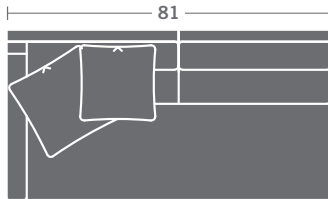

TAYLOR KING

Please print the document at 100% for an accurate scale results.

DIAGRAM USING 1/4" IMAGES BELOW REQUIRED WITH ORDER.

SC9519-10
ARMLESS CHAIR

SC9519-20
ARMLESS LOVESEAT

SC9519-30
ARMLESS SOFA

SC9519-15
CORNER CHAIR

SC9519-11
LAF CHAIR

SC9519-12
RAF CHAIR

SC9519-21
LAF LOVESEAT

SC9519-22
RAF LOVESEAT

SC9519-41
LAF CHAISE

SC9519-42
RAF CHAISE

SC9519-31
LAF SOFA

SC9519-32
RAF SOFA