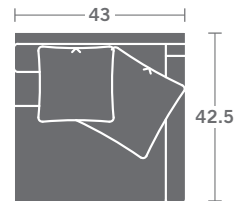

SC9519-12
RAF CHAIR