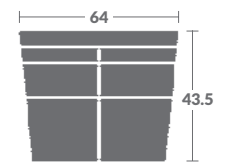

-10ZM
ARMLESS
CHAIR

-11ZM LAF
CHAIR

-12ZM RAF
CHAIR

-07ZM LAF
WEDGE ARM CHAIR

-08ZM RAF
WEDGE ARM CHAIR

-17ZM LAF
WEDGE ARM CHAIR

-18ZM RAF
WEDGE ARM CHAIR

-47ZM LAF
WEDGE ARM CHAIR

-48ZM RAF
WEDGE ARM CHAIR

-57ZM LAF
WEDGE ARM CHAIR

-58ZM RAF
WEDGE ARM CHAIR

-20ZM
ARMLESS LOVESEAT

-21ZM LAF
LOVE SEAT
(1) 19" PILLOW STANDARD
ONLY LEFT RECLINES

-22ZM RAF
LOVE SEAT
(1) 19" PILLOW STANDARD
ONLY RIGHT RECLINES

-15
CORNER CHAIR
(1) 19" PILLOW
STATIONARY

-29
ANGLE ARMLESS LOVE
SEAT STATIONARY

-20
ARMLESS LOVESEAT
STATIONARY

-01ZM
CHAIR

-02ZM
LOVESEAT
(2) 19" PILLOWS STANDARD

-03ZM
SOFA
(2) 19" PILLOWS STANDARD
LEFT AND RIGHT SEAT RECLINE