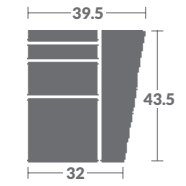

As Shown: L292-11ZM LAF Chair / L292-01ZM Chair / L292-12ZM RAF Chair

Options Shown: 1/2" Natural Brass nail color.

Available in fabric. No nails standard.

TAYLOR KING

DIAGRAMS NOT TO SCALE.

-10
ARMLESS CHAIR
STATIONARY

-10ZM
ARMLESS
CHAIR

-11ZM LAF
CHAIR

-12ZM RAF
CHAIR

-07ZM LAF
WEDGE ARM CHAIR

-08ZM RAF
WEDGE ARM CHAIR

-17ZM LAF
WEDGE ARM CHAIR

-18ZM RAF
WEDGE ARM CHAIR

-47ZM LAF
WEDGE ARM CHAIR

-48ZM RAF
WEDGE ARM CHAIR

-57ZM LAF
WEDGE ARM CHAIR

-58ZM RAF
WEDGE ARM CHAIR

-20ZM
ARMLESS LOVESEAT

-21ZM LAF
LOVE SEAT
(1) 19" PILLOW STANDARD
ONLY LEFT RECLINES

-22ZM RAF
LOVE SEAT
(1) 19" PILLOW STANDARD
ONLY RIGHT RECLINES

-15
CORNER CHAIR
(1) 19" PILLOW
STATIONARY

-29
ANGLE ARMLESS LOVE
SEAT STATIONARY

-20
ARMLESS LOVESEAT
STATIONARY

-01ZM
CHAIR

-02ZM
LOVESEAT
(2) 19" PILLOWS STANDARD

-03ZM
SOFA
(2) 19" PILLOWS STANDARD
LEFT AND RIGHT SEAT RECLINE