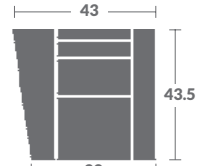

As Shown: L292-11ZM LAF Chair / L292-01ZM Chair / L292-12ZM RAF Chair

Options Shown: 1/2" Natural Brass nail color.

Available in fabric. No nails standard.

TAYLOR KING

DIAGRAMS NOT TO SCALE.

-10
ARMLESS CHAIR
STATIONARY

-10ZM
ARMLESS
CHAIR

-11ZM LAF
CHAIR

-12ZM RAF
CHAIR

-07ZM LAF
WEDGE ARM CHAIR

-08ZM RAF
WEDGE ARM CHAIR

-17ZM LAF
WEDGE ARM CHAIR

-18ZM RAF
WEDGE ARM CHAIR

-47ZM LAF
WEDGE ARM CHAIR