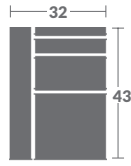

As Shown: L292-11ZM LAF Chair / L292-01ZM Chair / L292-12ZM RAF Chair

Options Shown: 1/2" Natural Brass nail color.

Available in fabric. No nails standard.

TAYLOR KING

DIAGRAMS NOT TO SCALE.

-10
ARMLESS CHAIR
STATIONARY

-10ZM
ARMLESS
CHAIR

-11ZM LAF
CHAIR

-12ZM RAF
CHAIR

-07ZM LAF
WEDGE ARM CHAIR

-08ZM RAF
WEDGE ARM CHAIR

-17ZM LAF
WEDGE ARM CHAIR

-18ZM RAF
WEDGE ARM CHAIR

-47ZM LAF
WEDGE ARM CHAIR