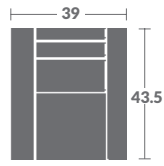

-10ZM
ARMLESS
CHAIR

-11ZM LAF
CHAIR

-12ZM RAF
CHAIR

-07ZM LAF
WEDGE ARM CHAIR

-08ZM RAF
WEDGE ARM CHAIR

-17ZM LAF
WEDGE ARM CHAIR

-18ZM RAF
WEDGE ARM CHAIR

-47ZM LAF
WEDGE ARM CHAIR

-48ZM RAF
WEDGE ARM CHAIR

-57ZM LAF
WEDGE ARM CHAIR

-58ZM RAF
WEDGE ARM CHAIR

-20ZM
ARMLESS LOVESEAT

-21ZM LAF
LOVE SEAT
(1) 19" PILLOW STANDARD
ONLY LEFT RECLINES

-22ZM RAF
LOVE SEAT
(1) 19" PILLOW STANDARD
ONLY RIGHT RECLINES

-15
CORNER CHAIR
(1) 19" PILLOW
STATIONARY

-29
ANGLE ARMLESS LOVE
SEAT STATIONARY

-20
ARMLESS LOVESEAT
STATIONARY

-01ZM
CHAIR

-02ZM
LOVESEAT
(2) 19" PILLOWS STANDARD

-03ZM
SOFA
(2) 19" PILLOWS STANDARD
LEFT AND RIGHT SEAT RECLINE