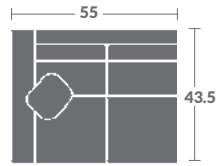

-10ZM
ARMLESS
CHAIR

-11ZM LAF
CHAIR

-12ZM RAF
CHAIR

-07ZM LAF
WEDGE ARM CHAIR

-08ZM RAF
WEDGE ARM CHAIR

-17ZM LAF
WEDGE ARM CHAIR

-18ZM RAF
WEDGE ARM CHAIR

-47ZM LAF
WEDGE ARM CHAIR

-48ZM RAF
WEDGE ARM CHAIR

-57ZM LAF
WEDGE ARM CHAIR

-58ZM RAF
WEDGE ARM CHAIR

-20ZM
ARMLESS LOVESEAT

-21ZM LAF
LOVE SEAT
(1) 19" PILLOW STANDARD
ONLY LEFT RECLINES

-22ZM RAF
LOVE SEAT
(1) 19" PILLOW STANDARD
ONLY RIGHT RECLINES

-15
CORNER CHAIR
(1) 19" PILLOW
STATIONARY

-29
ANGLE ARMLESS LOVE
SEAT STATIONARY

-20
ARMLESS LOVESEAT
STATIONARY

-01ZM
CHAIR

-02ZM
LOVESEAT
(2) 19" PILLOWS STANDARD

-03ZM
SOFA
(2) 19" PILLOWS STANDARD
LEFT AND RIGHT SEAT RECLINE