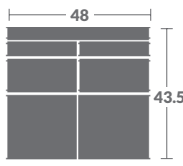

-10ZM
ARMLESS
CHAIR

-11ZM LAF
CHAIR

-12ZM RAF
CHAIR

-07ZM LAF
WEDGE ARM CHAIR

-08ZM RAF
WEDGE ARM CHAIR

-17ZM LAF
WEDGE ARM CHAIR

-18ZM RAF
WEDGE ARM CHAIR

-47ZM LAF
WEDGE ARM CHAIR

-48ZM RAF
WEDGE ARM CHAIR

-57ZM LAF
WEDGE ARM CHAIR

-58ZM RAF
WEDGE ARM CHAIR

-20ZM
ARMLESS LOVESEAT

-21ZM LAF
LOVE SEAT
(1) 19" PILLOW STANDARD
ONLY LEFT RECLINES

-22ZM RAF
LOVE SEAT
(1) 19" PILLOW STANDARD
ONLY RIGHT RECLINES

-15
CORNER CHAIR
(1) 19" PILLOW
STATIONARY

-29
ANGLE ARMLESS LOVE
SEAT STATIONARY

-20
ARMLESS LOVESEAT
STATIONARY

-01ZM
CHAIR

-02ZM
LOVESEAT
(2) 19" PILLOWS STANDARD

-03ZM
SOFA
(2) 19" PILLOWS STANDARD
LEFT AND RIGHT SEAT RECLINE