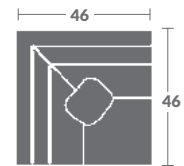

-10ZM
ARMLESS
CHAIR

-11ZM LAF
CHAIR

-12ZM RAF
CHAIR

-07ZM LAF
WEDGE ARM CHAIR

-08ZM RAF
WEDGE ARM CHAIR

-17ZM LAF
WEDGE ARM CHAIR

-18ZM RAF
WEDGE ARM CHAIR

-47ZM LAF
WEDGE ARM CHAIR

-48ZM RAF
WEDGE ARM CHAIR

-57ZM LAF
WEDGE ARM CHAIR

-58ZM RAF
WEDGE ARM CHAIR

-20ZM
ARMLESS LOVESEAT

-21ZM LAF
LOVE SEAT
(1) 19" PILLOW STANDARD
ONLY LEFT RECLINES

-22ZM RAF
LOVE SEAT
(1) 19" PILLOW STANDARD
ONLY RIGHT RECLINES

-15
CORNER CHAIR
(1) 19" PILLOW
STATIONARY

-29
ANGLE ARMLESS LOVE
SEAT STATIONARY

-20
ARMLESS LOVESEAT
STATIONARY

-01ZM
CHAIR

-02ZM
LOVESEAT
(2) 19" PILLOWS STANDARD

-03ZM
SOFA
(2) 19" PILLOWS STANDARD
LEFT AND RIGHT SEAT RECLINE