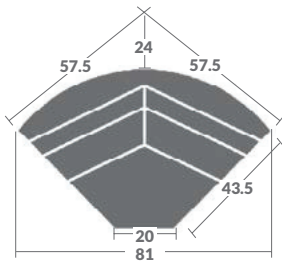

-48ZM RAF
WEDGE ARM CHAIR

-57ZM LAF
WEDGE ARM CHAIR

-58ZM RAF
WEDGE ARM CHAIR

-20ZM
ARMLESS LOVESEAT

-21ZM LAF
LOVE SEAT
(1) 19" PILLOW STANDARD
ONLY LEFT RECLINES

-22ZM RAF
LOVE SEAT
(1) 19" PILLOW STANDARD
ONLY RIGHT RECLINES

-15
CORNER CHAIR
(1) 19" PILLOW
STATIONARY

-29
ANGLE ARMLESS LOVE
SEAT STATIONARY

-20
ARMLESS LOVESEAT
STATIONARY

-01ZM
CHAIR

-02ZM
LOVESEAT
(2) 19" PILLOWS STANDARD

-03ZM
SOFA
(2) 19" PILLOWS STANDARD
LEFT AND RIGHT SEAT RECLINE