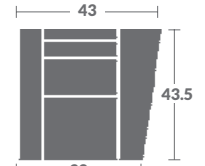

-10ZM
ARMLESS
CHAIR

-11ZM LAF
CHAIR

-12ZM RAF
CHAIR

-07ZM LAF
WEDGE ARM CHAIR

-08ZM RAF
WEDGE ARM CHAIR

-17ZM LAF
WEDGE ARM CHAIR

-18ZM RAF
WEDGE ARM CHAIR

-47ZM LAF
WEDGE ARM CHAIR

-48ZM RAF
WEDGE ARM CHAIR

-57ZM LAF
WEDGE ARM CHAIR

-58ZM RAF
WEDGE ARM CHAIR

-20ZM
ARMLESS LOVESEAT

-21ZM LAF
LOVE SEAT
(1) 19" PILLOW STANDARD
ONLY LEFT RECLINES

-22ZM RAF
LOVE SEAT
(1) 19" PILLOW STANDARD
ONLY RIGHT RECLINES