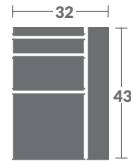

As Shown: L292-11ZM LAF Chair / L292-01ZM Chair / L292-12ZM RAF Chair

Options Shown: 1/2" Natural Brass nail color.

Available in fabric. No nails standard.

TAYLOR KING

DIAGRAMS NOT TO SCALE.

-10
ARMLESS CHAIR
STATIONARY

-10ZM
ARMLESS
CHAIR

-11ZM LAF
CHAIR

-12ZM RAF
CHAIR

-07ZM LAF
WEDGE ARM CHAIR

-08ZM RAF
WEDGE ARM CHAIR

-17ZM LAF
WEDGE ARM CHAIR

-18ZM RAF
WEDGE ARM CHAIR

-47ZM LAF
WEDGE ARM CHAIR