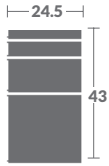

As Shown: L291-11ZM LAF Chair / L291-01ZM Chair / L291-12ZM RAF Chair

Available in fabric. No nails standard.

L L292-SERIES TOP GUN HOME THEATER

Overall: h41 d43 on most pieces width varies

Inside: d22 ah25.5 sh22.5

Wall Clearance: Zero Full Extension: 69

1/2" nails head-to-head / Removable Aluminum cupholders (choice of colors: Ebony or Nickel) / Semi-attached, knife edge back cushions / Loose back cushions are not available / Connectors / Requires a power outlet. Plug directly into an outlet or surge protected power strip. Do not use an extension cord or regular power strip. / Rechargeable battery optional

As Shown: L292-11ZM LAF Chair / L292-01ZM Chair / L292-12ZM RAF Chair

Options Shown: 1/2" Natural Brass nail color.

Available in fabric. No nails standard.

TAYLOR KING

DIAGRAMS NOT TO SCALE.

-10
ARMLESS CHAIR
STATIONARY

-10ZM
ARMLESS
CHAIR

-11ZM LAF
CHAIR

-12ZM RAF
CHAIR

-07ZM LAF
WEDGE ARM CHAIR

-08ZM RAF
WEDGE ARM CHAIR

-17ZM LAF
WEDGE ARM CHAIR

-18ZM RAF
WEDGE ARM CHAIR

-47ZM LAF
WEDGE ARM CHAIR