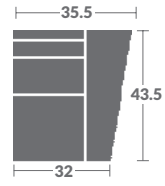

As Shown: L292-11ZM LAF Chair / L292-01ZM Chair / L292-12ZM RAF Chair

Options Shown: 1/2" Natural Brass nail color.

Available in fabric. No nails standard.

TAYLOR KING

DIAGRAMS NOT TO SCALE.

-10
ARMLESS CHAIR
STATIONARY

-10ZM
ARMLESS
CHAIR

-11ZM LAF
CHAIR

-12ZM RAF
CHAIR

-07ZM LAF
WEDGE ARM CHAIR

-08ZM RAF
WEDGE ARM CHAIR

-17ZM LAF
WEDGE ARM CHAIR

-18ZM RAF
WEDGE ARM CHAIR

-47ZM LAF
WEDGE ARM CHAIR

-48ZM RAF
WEDGE ARM CHAIR

-57ZM LAF
WEDGE ARM CHAIR

-58ZM RAF
WEDGE ARM CHAIR

-20ZM
ARMLESS LOVESEAT

-21ZM LAF
LOVE SEAT
(1) 19" PILLOW STANDARD
ONLY LEFT RECLINES

-22ZM RAF
LOVE SEAT
(1) 19" PILLOW STANDARD
ONLY RIGHT RECLINES

-15
CORNER CHAIR
(1) 19" PILLOW
STATIONARY

-29
ANGLE ARMLESS LOVE
SEAT STATIONARY

-20
ARMLESS LOVESEAT
STATIONARY

-01ZM
CHAIR

-02ZM
LOVESEAT
(2) 19" PILLOWS STANDARD

-03ZM
SOFA
(2) 19" PILLOWS STANDARD
LEFT AND RIGHT SEAT RECLINE