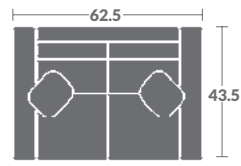

-48ZM RAF
WEDGE ARM CHAIR

-57ZM LAF
WEDGE ARM CHAIR

-58ZM RAF
WEDGE ARM CHAIR

-20ZM
ARMLESS LOVESEAT

-21ZM LAF
LOVE SEAT
(1) 19" PILLOW STANDARD
ONLY LEFT RECLINES

-22ZM RAF
LOVE SEAT
(1) 19" PILLOW STANDARD
ONLY RIGHT RECLINES

-15
CORNER CHAIR
(1) 19" PILLOW
STATIONARY

-29
ANGLE ARMLESS LOVE
SEAT STATIONARY

-20
ARMLESS LOVESEAT
STATIONARY

-01ZM
CHAIR

-02ZM
LOVESEAT
(2) 19" PILLOWS STANDARD

-03ZM
SOFA
(2) 19" PILLOWS STANDARD
LEFT AND RIGHT SEAT RECLINE

-25QTR
QUARTER TURN STATIONARY

IMPORTANT

A DIAGRAM OUTLINING INDIVIDUAL PLACEMENT OF CHAIRS IN EACH ROW MUST BE SUBMITTED BEFORE AN ORDER IS PLACED INTO PRODUCTION. THIS ENSURES PROPER PLACEMENT OF CONNECTORS, AND CONFIRMS THAT THE CORRECT PIECES HAVE BEEN ORDERED FOR EACH ROW OF THEATER SEATING.