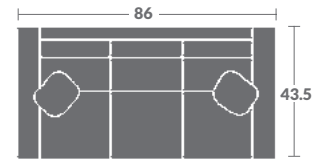

-48ZM RAF
WEDGE ARM CHAIR

-57ZM LAF
WEDGE ARM CHAIR

-58ZM RAF
WEDGE ARM CHAIR

-20ZM
ARMLESS LOVESEAT

-21ZM LAF
LOVE SEAT
(1) 19" PILLOW STANDARD
ONLY LEFT RECLINES

-22ZM RAF
LOVE SEAT
(1) 19" PILLOW STANDARD
ONLY RIGHT RECLINES

-15
CORNER CHAIR
(1) 19" PILLOW
STATIONARY

-29
ANGLE ARMLESS LOVE
SEAT STATIONARY

-20
ARMLESS LOVESEAT
STATIONARY

-01ZM
CHAIR

-02ZM
LOVESEAT
(2) 19" PILLOWS STANDARD

-03ZM
SOFA
(2) 19" PILLOWS STANDARD
LEFT AND RIGHT SEAT RECLINE

-25QTR
QUARTER TURN STATIONARY

IMPORTANT

A DIAGRAM OUTLINING INDIVIDUAL PLACEMENT OF CHAIRS IN EACH ROW MUST BE SUBMITTED BEFORE AN ORDER IS PLACED INTO PRODUCTION. THIS ENSURES PROPER PLACEMENT OF CONNECTORS, AND CONFIRMS THAT THE CORRECT PIECES HAVE BEEN ORDERED FOR EACH ROW OF THEATER SEATING.