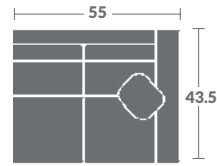

-10ZM
ARMLESS
CHAIR

-11ZM LAF
CHAIR

-12ZM RAF
CHAIR

-07ZM LAF
WEDGE ARM CHAIR

-08ZM RAF
WEDGE ARM CHAIR

-17ZM LAF
WEDGE ARM CHAIR

-18ZM RAF
WEDGE ARM CHAIR

-47ZM LAF
WEDGE ARM CHAIR

-48ZM RAF
WEDGE ARM CHAIR

-57ZM LAF
WEDGE ARM CHAIR

-58ZM RAF
WEDGE ARM CHAIR

-20ZM
ARMLESS LOVESEAT

-21ZM LAF
LOVE SEAT
(1) 19" PILLOW STANDARD
ONLY LEFT RECLINES

-22ZM RAF
LOVE SEAT
(1) 19" PILLOW STANDARD
ONLY RIGHT RECLINES

-15
CORNER CHAIR
(1) 19" PILLOW
STATIONARY

-29
ANGLE ARMLESS LOVE
SEAT STATIONARY

-20
ARMLESS LOVESEAT
STATIONARY

-01ZM
CHAIR

-02ZM
LOVESEAT
(2) 19" PILLOWS STANDARD

-03ZM
SOFA
(2) 19" PILLOWS STANDARD
LEFT AND RIGHT SEAT RECLINE