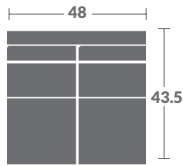

As Shown: L292-11ZM LAF Chair / L292-01ZM Chair / L292-12ZM RAF Chair

Options Shown: 1/2" Natural Brass nail color.

Available in fabric. No nails standard.

TAYLOR KING

DIAGRAMS NOT TO SCALE.

-10
ARMLESS CHAIR
STATIONARY

-10ZM
ARMLESS
CHAIR

-11ZM LAF
CHAIR

-12ZM RAF
CHAIR

-07ZM LAF
WEDGE ARM CHAIR

-08ZM RAF
WEDGE ARM CHAIR

-17ZM LAF
WEDGE ARM CHAIR

-18ZM RAF
WEDGE ARM CHAIR

-47ZM LAF
WEDGE ARM CHAIR

-48ZM RAF
WEDGE ARM CHAIR

-57ZM LAF
WEDGE ARM CHAIR

-58ZM RAF
WEDGE ARM CHAIR

-20ZM
ARMLESS LOVESEAT

-21ZM LAF
LOVE SEAT
(1) 19" PILLOW STANDARD
ONLY LEFT RECLINES

-22ZM RAF
LOVE SEAT
(1) 19" PILLOW STANDARD
ONLY RIGHT RECLINES

-15
CORNER CHAIR
(1) 19" PILLOW
STATIONARY

-29
ANGLE ARMLESS LOVE
SEAT STATIONARY

-20
ARMLESS LOVESEAT
STATIONARY

-01ZM
CHAIR

-02ZM
LOVESEAT
(2) 19" PILLOWS STANDARD

-03ZM
SOFA
(2) 19" PILLOWS STANDARD
LEFT AND RIGHT SEAT RECLINE