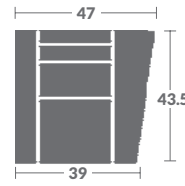

-10ZM
ARMLESS
CHAIR

-11ZM LAF
CHAIR

-12ZM RAF
CHAIR

-07ZM LAF
WEDGE ARM CHAIR

-08ZM RAF
WEDGE ARM CHAIR

-17ZM LAF
WEDGE ARM CHAIR

-18ZM RAF
WEDGE ARM CHAIR

-47ZM LAF
WEDGE ARM CHAIR

-48ZM RAF
WEDGE ARM CHAIR

-57ZM LAF
WEDGE ARM CHAIR

-58ZM RAF
WEDGE ARM CHAIR

-20ZM
ARMLESS LOVESEAT

-21ZM LAF
LOVE SEAT
(1) 19" PILLOW STANDARD
ONLY LEFT RECLINES

-22ZM RAF
LOVE SEAT
(1) 19" PILLOW STANDARD
ONLY RIGHT RECLINES

-15
CORNER CHAIR
(1) 19" PILLOW
STATIONARY

-29
ANGLE ARMLESS LOVE
SEAT STATIONARY

-20
ARMLESS LOVESEAT
STATIONARY

-01ZM
CHAIR

-02ZM
LOVESEAT
(2) 19" PILLOWS STANDARD

-03ZM
SOFA
(2) 19" PILLOWS STANDARD
LEFT AND RIGHT SEAT RECLINE