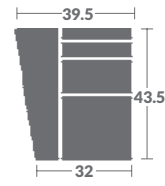

As Shown: L292-11ZM LAF Chair / L292-01ZM Chair / L292-12ZM RAF Chair

Options Shown: 1/2" Natural Brass nail color.

Available in fabric. No nails standard.

TAYLOR KING

DIAGRAMS NOT TO SCALE.

-10
ARMLESS CHAIR
STATIONARY

-10ZM
ARMLESS
CHAIR

-11ZM LAF
CHAIR

-12ZM RAF
CHAIR

-07ZM LAF
WEDGE ARM CHAIR

-08ZM RAF
WEDGE ARM CHAIR

-17ZM LAF
WEDGE ARM CHAIR

-18ZM RAF
WEDGE ARM CHAIR

-47ZM LAF
WEDGE ARM CHAIR

-48ZM RAF
WEDGE ARM CHAIR

-57ZM LAF
WEDGE ARM CHAIR

-58ZM RAF
WEDGE ARM CHAIR

-20ZM
ARMLESS LOVESEAT

-21ZM LAF
LOVE SEAT
(1) 19" PILLOW STANDARD
ONLY LEFT RECLINES

-22ZM RAF
LOVE SEAT
(1) 19" PILLOW STANDARD
ONLY RIGHT RECLINES

-15
CORNER CHAIR
(1) 19" PILLOW
STATIONARY

-29
ANGLE ARMLESS LOVE
SEAT STATIONARY

-20
ARMLESS LOVESEAT
STATIONARY

-01ZM
CHAIR

-02ZM
LOVESEAT
(2) 19" PILLOWS STANDARD

-03ZM
SOFA
(2) 19" PILLOWS STANDARD
LEFT AND RIGHT SEAT RECLINE