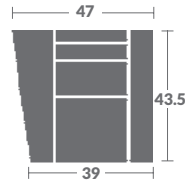

As Shown: L292-11ZM LAF Chair / L292-01ZM Chair / L292-12ZM RAF Chair

Options Shown: 1/2" Natural Brass nail color.

Available in fabric. No nails standard.

TAYLOR KING

DIAGRAMS NOT TO SCALE.

-10
ARMLESS CHAIR
STATIONARY

-10ZM
ARMLESS
CHAIR

-11ZM LAF
CHAIR

-12ZM RAF
CHAIR

-07ZM LAF
WEDGE ARM CHAIR

-08ZM RAF
WEDGE ARM CHAIR

-17ZM LAF
WEDGE ARM CHAIR

-18ZM RAF
WEDGE ARM CHAIR

-47ZM LAF
WEDGE ARM CHAIR

-48ZM RAF
WEDGE ARM CHAIR

-57ZM LAF
WEDGE ARM CHAIR

-58ZM RAF
WEDGE ARM CHAIR

-20ZM
ARMLESS LOVESEAT

-21ZM LAF
LOVE SEAT
(1) 19" PILLOW STANDARD
ONLY LEFT RECLINES

-22ZM RAF
LOVE SEAT
(1) 19" PILLOW STANDARD
ONLY RIGHT RECLINES

-15
CORNER CHAIR
(1) 19" PILLOW
STATIONARY

-29
ANGLE ARMLESS LOVE
SEAT STATIONARY

-20
ARMLESS LOVESEAT
STATIONARY

-01ZM
CHAIR

-02ZM
LOVESEAT
(2) 19" PILLOWS STANDARD

-03ZM
SOFA
(2) 19" PILLOWS STANDARD
LEFT AND RIGHT SEAT RECLINE