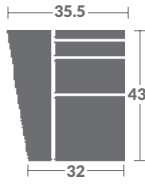

As Shown: L292-11ZM LAF Chair / L292-01ZM Chair / L292-12ZM RAF Chair

Options Shown: 1/2" Natural Brass nail color.

Available in fabric. No nails standard.

TAYLOR KING

DIAGRAMS NOT TO SCALE.

-10
ARMLESS CHAIR
STATIONARY

-10ZM
ARMLESS
CHAIR

-11ZM LAF
CHAIR

-12ZM RAF
CHAIR

-07ZM LAF
WEDGE ARM CHAIR

-08ZM RAF
WEDGE ARM CHAIR

-17ZM LAF
WEDGE ARM CHAIR

-18ZM RAF
WEDGE ARM CHAIR

-47ZM LAF
WEDGE ARM CHAIR

-48ZM RAF
WEDGE ARM CHAIR

-57ZM LAF
WEDGE ARM CHAIR

-58ZM RAF
WEDGE ARM CHAIR

-20ZM
ARMLESS LOVESEAT

-21ZM LAF
LOVE SEAT
(1) 19" PILLOW STANDARD
ONLY LEFT RECLINES

-22ZM RAF
LOVE SEAT
(1) 19" PILLOW STANDARD
ONLY RIGHT RECLINES

-15
CORNER CHAIR
(1) 19" PILLOW
STATIONARY

-29
ANGLE ARMLESS LOVE
SEAT STATIONARY

-20
ARMLESS LOVESEAT
STATIONARY

-01ZM
CHAIR

-02ZM
LOVESEAT
(2) 19" PILLOWS STANDARD

-03ZM
SOFA
(2) 19" PILLOWS STANDARD
LEFT AND RIGHT SEAT RECLINE