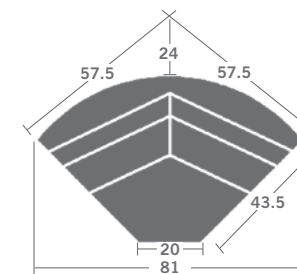

**L FL291-SERIES TOP GUN HOME THEATER**

Overall: h41 d43 on most pieces width varies  
 Inside: d22 ah25.5 sh22.5  
 Wall Clearance: Zero Full Extension: 68  
 Attached backs-loose not available / Removable Aluminum cupholders (choice of colors: Ebony or Nickel) / Naples bun feet / Connectors / Requires a power outlet / Rechargeable battery available  
 As Shown: FL291-11ZM LAF Chair / FL291-17ZM LAF Wedge chair / FL291-18ZM RAF Wedge Arm Chair / FL291-12ZM RAF Chair  
 Available in leather. No nails standard.

**L L292-SERIES TOP GUN HOME THEATER**

Overall: h40.5 d43.5 on most pieces width varies  
 Inside: d23 ah25.5 sh22.5  
 Wall Clearance: Zero Full Extension: 68  
 3/4" French Natural nails head-to-head on arm panels only / Removable Aluminum cupholders (choice of colors: Ebony or Nickel) / Semi-attached, knife edge back cushions / Loose back cushions are not available / Connectors / Requires a power outlet / Rechargeable battery available  
 As Shown: L292-11ZM LAF Chair / L292-17ZM LAF Wedge Arm Chair / L292-18ZM RAF Wedge Arm Chair / L292-12ZM RAF Chair  
 Options Shown: 3/4" Natural Brass nails head-to-head instead of standard color.

Diagrams are not to scale

-25QTR QUARTER TURN STATIONARY

**IMPORTANT**

A DIAGRAM OUTLINING INDIVIDUAL PLACEMENT OF CHAIRS IN EACH ROW MUST BE SUBMITTED BEFORE AN ORDER IS PLACED INTO PRODUCTION. THIS ENSURES PROPER PLACEMENT OF CONNECTORS, AND CONFIRMS THAT THE CORRECT PIECES HAVE BEEN ORDERED FOR EACH ROW OF THEATER SEATING.