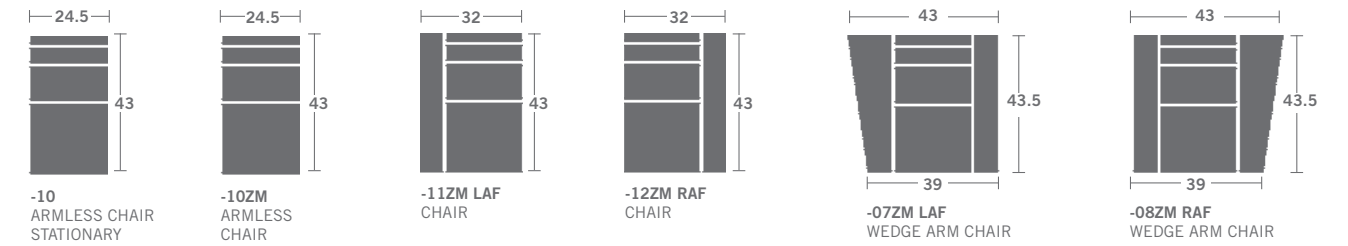

IMPORTANT

A DIAGRAM OUTLINING INDIVIDUAL PLACEMENT OF CHAIRS IN EACH ROW MUST BE SUBMITTED BEFORE AN ORDER IS PLACED INTO PRODUCTION. THIS ENSURES PROPER PLACEMENT OF CONNECTORS, AND CONFIRMS THAT THE CORRECT PIECES HAVE BEEN ORDERED FOR EACH ROW OF THEATER SEATING.