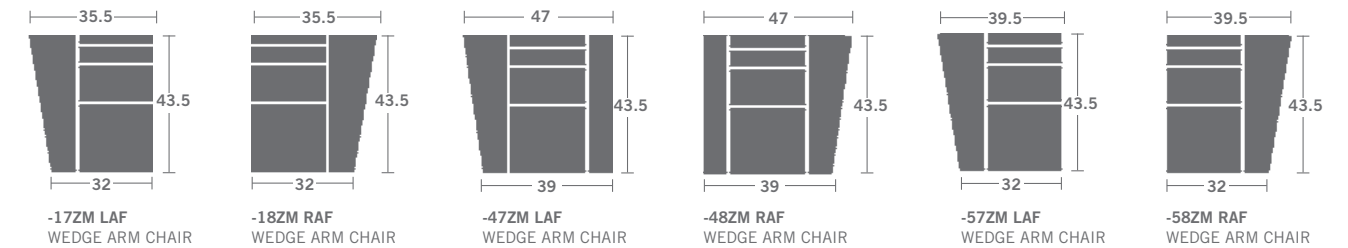

IMPORTANT

A DIAGRAM OUTLINING INDIVIDUAL PLACEMENT OF CHAIRS IN EACH ROW MUST BE SUBMITTED BEFORE AN ORDER IS PLACED INTO PRODUCTION. THIS ENSURES PROPER PLACEMENT OF CONNECTORS, AND CONFIRMS THAT THE CORRECT PIECES HAVE BEEN ORDERED FOR EACH ROW OF THEATER SEATING.