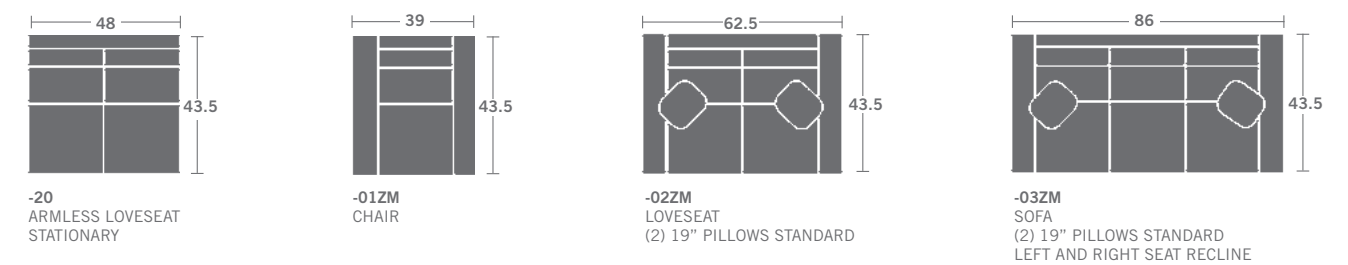

**L FL291-SERIES TOP GUN HOME THEATER**

Overall: h41 d43 on most pieces width varies  
 Inside: d22 ah25.5 sh22.5  
 Wall Clearance: Zero Full Extension: 68  
 Attached backs-loose not available / Removable Aluminum cupholders (choice of colors: Ebony or Nickel) / Naples bun feet / Connectors / Requires a power outlet / Rechargeable battery available  
 As Shown: FL291-11ZM LAF Chair / FL291-17ZM LAF Wedge chair / FL291-18ZM RAF Wedge Arm Chair / FL291-12ZM RAF Chair  
 Available in leather. No nails standard.

**L L292-SERIES TOP GUN HOME THEATER**

Overall: h40.5 d43.5 on most pieces width varies  
 Inside: d23 ah25.5 sh22.5  
 Wall Clearance: Zero Full Extension: 68  
 3/4" French Natural nails head-to-head on arm panels only / Removable Aluminum cupholders (choice of colors: Ebony or Nickel) / Semi-attached, knife edge back cushions / Loose back cushions are not available / Connectors / Requires a power outlet / Rechargeable battery available  
 As Shown: L292-11ZM LAF Chair / L292-17ZM LAF Wedge Arm Chair / L292-18ZM RAF Wedge Arm Chair / L292-12ZM RAF Chair  
 Options Shown: 3/4" Natural Brass nails head-to-head instead of standard color.

Diagrams are not to scale

-25QTR QUARTER TURN STATIONARY

**IMPORTANT**

A DIAGRAM OUTLINING INDIVIDUAL PLACEMENT OF CHAIRS IN EACH ROW MUST BE SUBMITTED BEFORE AN ORDER IS PLACED INTO PRODUCTION. THIS ENSURES PROPER PLACEMENT OF CONNECTORS, AND CONFIRMS THAT THE CORRECT PIECES HAVE BEEN ORDERED FOR EACH ROW OF THEATER SEATING.