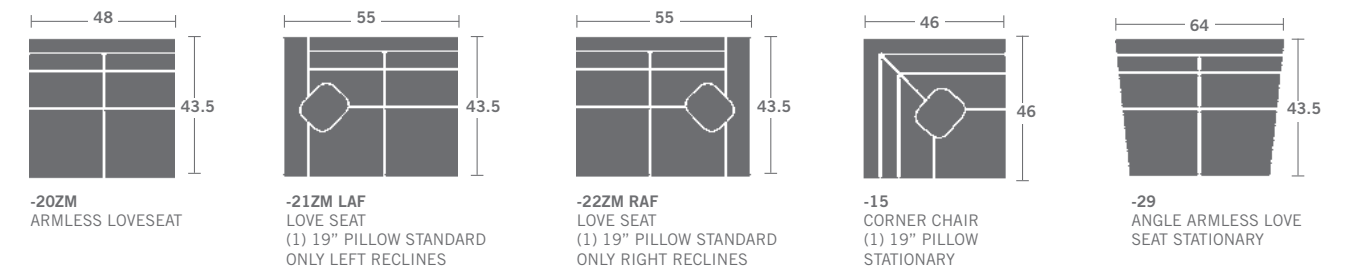

IMPORTANT

A DIAGRAM OUTLINING INDIVIDUAL PLACEMENT OF CHAIRS IN EACH ROW MUST BE SUBMITTED BEFORE AN ORDER IS PLACED INTO PRODUCTION. THIS ENSURES PROPER PLACEMENT OF CONNECTORS, AND CONFIRMS THAT THE CORRECT PIECES HAVE BEEN ORDERED FOR EACH ROW OF THEATER SEATING.